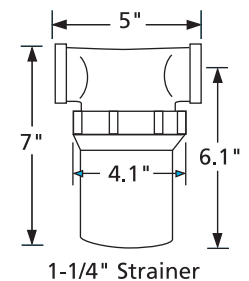

Dimensions (in inches)

Line Strainer Data

NPT Threads	Model Number	Screen	Gasket	Open Area	Parts List			
					Cap	Bowl	Screen	Gasket
1/4" I.D. and 1/2" O.D.	3350-0085	20 SS	Buna-N	2.17 sq. in.	3351-0022	3351-0020	3800-0048	1700-0064
	3350-0085F	20 SS	Viton	2.17 sq. in.	3351-0022	3351-0020	3800-0048	1700-0065
	3350-0079	50 SS	Buna-N	1.75 sq. in.	3351-0022	3351-0020	3800-0046	1700-0064
	3350-0079F	50 SS	Viton	1.75 sq. in.	3351-0022	3351-0020	3800-0046	1700-0065
	3350-0082	80 SS	Buna-N	1.34 sq. in.	3351-0022	3351-0020	3800-0047	1700-0064
	3350-0082F	80 SS	Viton	1.34 sq. in.	3351-0022	3351-0020	3800-0047	1700-0065
1/2"	3350-0131	20 SS	Viton	9.6 sq. in.	3351-0007		3800-0029	1700-0045
	3350-0056	20 SS	Buna-N	9.6 sq. in.	3351-0007	Clear Bowl	3800-0029	1700-0044
	3350-0046	50 SS	Buna-N	7.7 sq. in.	3351-0007	3351-0015	3800-0025	1700-0044
	3350-0042	50 SS	Viton	7.7 sq. in.	3351-0007	White Bowl	3800-0025	1700-0045
	3350-0043	80 on 20 SS	Buna-N	5.9 sq. in.	3351-0007	3351-0005	3800-0026	1700-0044
	3350-0068	80 on 20 SS	Viton	5.9 sq. in.	3351-0007		3800-0026	1700-0045
3/4"	3350-0132	20 SS	Viton	9.6 sq. in.	3351-0006		3800-0029	1700-0045
	3350-0040	20 SS	Buna-N	9.26 sq. in.	3351-0006	Clear Bowl	3800-0029	1700-0044
	3350-0034	50 SS	Buna-N	7.7 sq. in.	3351-0006	3351-0015	3800-0025	1700-0044
	3350-0044	50 SS	Viton	7.7 sq. in.	3351-0006	White Bowl	3800-0025	1700-0045
	3350-0035	80 on 20 SS	Buna-N	5.9 sq. in.	3351-0006	3351-0005	3800-0026	1700-0044
	3350-0045	80 on 20 SS	Viton	5.9 sq. in.	3351-0006		3800-0026	1700-0045
1"	3350-0057	20 SS	Buna-N	16.8 sq. in.	3351-0014		3800-0040	1700-0057
	3350-0060	20 SS	Viton	16.8 sq. in.	3351-0014	Clear Bowl	3800-0040	1700-0058
	3350-0058	50 SS	Buna-N	13.5 sq. in.	3351-0014	3351-0024	3800-0041	1700-0057
	3350-0061	50 SS	Viton	13.5 sq. in.	3351-0014	White Bowl	3800-0041	1700-0058
	3350-0059	80 on 20 SS	Buna-N	10 sq. in.	3351-0014	3351-0013	3800-0042	1700-0057
	3350-0062	80 on 20 SS	Viton	10 sq. in.	3351-0014		3800-0042	1700-0058
1-1/4"	3350-0071	20 SS	Buna-N	18 sq. in.	3351-0016		3800-0043	1700-0057
	3350-0074	20 SS	Viton	18 sq. in.	3351-0016	Clear Bowl	3800-0043	1700-0058
	3350-0072	50 SS	Buna-N	14.5 sq. in.	3351-0016	3351-0024	3800-0044	1700-0057
	3350-0075	50 SS	Viton	14.5 sq. in.	3351-0016	White Bowl	3800-0044	1700-0058
	3350-0073	80 on 20 SS	Buna-N	11 sq. in.	3351-0016	3351-0013	3800-0045	1700-0057
	3350-0076	80 on 20 SS	Viton	11 sq. in.	3351-0016		3800-0045	1700-0058
1-1/2"	3350-0112	20 SS	Buna-N	20.8 sq. in.	3351-0026		3800-0065	1700-0057
	3350-0115	20 SS	Viton	20.8 sq. in.	3351-0026	Clear Bowl	3800-0065	1700-0058
	3350-0113	50 SS	Buna-N	16.4 sq. in.	3351-0026	3351-0024	3800-0066	1700-0057
	3350-0116	50 SS	Viton	16.4 sq. in.	3351-0026	White Bowl	3800-0066	1700-0058
	3350-0114	80 on 20 SS	Buna-N	12.4 sq. in.	3351-0026	3351-0013	3800-0067	1700-0057
	3350-0117	80 on 20 SS	Viton	12.4 sq. in.	3351-0026		3800-0067	1700-0058