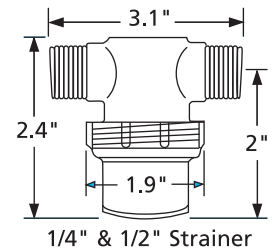

Dimensions (in inches)

Line Strainer Data

NPT Threads	Model Number	Screen	Gasket	Open Area	Parts List			
					Cap	Bowl	Screen	Gasket
1/4" I.D. and 1/2" O.D.	3350-0085	20 SS	Buna-N	2.17 sq. in.	3351-0022	3351-0020	3800-0048	1700-0064
	3350-0085F	20 SS	Viton	2.17 sq. in.	3351-0022	3351-0020	3800-0048	1700-0065
	3350-0079	50 SS	Buna-N	1.75 sq. in.	3351-0022	3351-0020	3800-0046	1700-0064
	3350-0079F	50 SS	Viton	1.75 sq. in.	3351-0022	3351-0020	3800-0046	1700-0065
	3350-0082	80 SS	Buna-N	1.34 sq. in.	3351-0022	3351-0020	3800-0047	1700-0064
	3350-0082F	80 SS	Viton	1.34 sq. in.	3351-0022	3351-0020	3800-0047	1700-0065
1/2"	3350-0131	20 SS	Viton	9.6 sq. in.	3351-0007		3800-0029	1700-0045
	3350-0056	20 SS	Buna-N	9.6 sq. in.	3351-0007	Clear Bowl	3800-0029	1700-0044
	3350-0046	50 SS	Buna-N	7.7 sq. in.	3351-0007	3351-0015	3800-0025	1700-0044
	3350-0042	50 SS	Viton	7.7 sq. in.	3351-0007	White Bowl	3800-0025	1700-0045
	3350-0043	80 on 20 SS	Buna-N	5.9 sq. in.	3351-0007	3351-0005	3800-0026	1700-0044
	3350-0068	80 on 20 SS	Viton	5.9 sq. in.	3351-0007		3800-0026	1700-0045
3/4"	3350-0132	20 SS	Viton	9.6 sq. in.	3351-0006		3800-0029	1700-0045
	3350-0040	20 SS	Buna-N	9.26 sq. in.	3351-0006	Clear Bowl	3800-0029	1700-0044
	3350-0034	50 SS	Buna-N	7.7 sq. in.	3351-0006	3351-0015	3800-0025	1700-0044
	3350-0044	50 SS	Viton	7.7 sq. in.	3351-0006	White Bowl	3800-0025	1700-0045
	3350-0035	80 on 20 SS	Buna-N	5.9 sq. in.	3351-0006	3351-0005	3800-0026	1700-0044
	3350-0045	80 on 20 SS	Viton	5.9 sq. in.	3351-0006		3800-0026	1700-0045
1"	3350-0057	20 SS	Buna-N	16.8 sq. in.	3351-0014		3800-0040	1700-0057
	3350-0060	20 SS	Viton	16.8 sq. in.	3351-0014	Clear Bowl	3800-0040	1700-0058
	3350-0058	50 SS	Buna-N	13.5 sq. in.	3351-0014	3351-0024	3800-0041	1700-0057
	3350-0061	50 SS	Viton	13.5 sq. in.	3351-0014	White Bowl	3800-0041	1700-0058
	3350-0059	80 on 20 SS	Buna-N	10 sq. in.	3351-0014	3351-0013	3800-0042	1700-0057
	3350-0062	80 on 20 SS	Viton	10 sq. in.	3351-0014		3800-0042	1700-0058
1-1/4"	3350-0071	20 SS	Buna-N	18 sq. in.	3351-0016		3800-0043	1700-0057
	3350-0074	20 SS	Viton	18 sq. in.	3351-0016	Clear Bowl	3800-0043	1700-0058
	3350-0072	50 SS	Buna-N	14.5 sq. in.	3351-0016	3351-0024	3800-0044	1700-0057
	3350-0075	50 SS	Viton	14.5 sq. in.	3351-0016	White Bowl	3800-0044	1700-0058
	3350-0073	80 on 20 SS	Buna-N	11 sq. in.	3351-0016	3351-0013	3800-0045	1700-0057
	3350-0076	80 on 20 SS	Viton	11 sq. in.	3351-0016		3800-0045	1700-0058
1-1/2"	3350-0112	20 SS	Buna-N	20.8 sq. in.	3351-0026		3800-0065	1700-0057
	3350-0115	20 SS	Viton	20.8 sq. in.	3351-0026	Clear Bowl	3800-0065	1700-0058
	3350-0113	50 SS	Buna-N	16.4 sq. in.	3351-0026	3351-0024	3800-0066	1700-0057
	3350-0116	50 SS	Viton	16.4 sq. in.	3351-0026	White Bowl	3800-0066	1700-0058
	3350-0114	80 on 20 SS	Buna-N	12.4 sq. in.	3351-0026	3351-0013	3800-0067	1700-0057
	3350-0117	80 on 20 SS	Viton	12.4 sq. in.	3351-0026		3800-0067	1700-0058