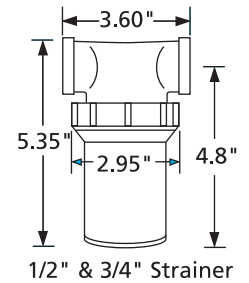

Dimensions (in inches)

Line Strainer Data

NPT Threads	Model Number	Screen	Gasket	Open Area	Parts List			
					Cap	Bowl	Screen	Gasket
1/4" I.D. and 1/2" O.D.	3350-0085	20 SS	Buna-N	2.17 sq. in.	3351-0022	3351-0020	3800-0048	1700-0064
	3350-0085F	20 SS	Viton	2.17 sq. in.	3351-0022	3351-0020	3800-0048	1700-0065
	3350-0079	50 SS	Buna-N	1.75 sq. in.	3351-0022	3351-0020	3800-0046	1700-0064
	3350-0079F	50 SS	Viton	1.75 sq. in.	3351-0022	3351-0020	3800-0046	1700-0065
	3350-0082	80 SS	Buna-N	1.34 sq. in.	3351-0022	3351-0020	3800-0047	1700-0064
	3350-0082F	80 SS	Viton	1.34 sq. in.	3351-0022	3351-0020	3800-0047	1700-0065
1/2"	3350-0131	20 SS	Viton	9.6 sq. in.	3351-0007		3800-0029	1700-0045
	3350-0056	20 SS	Buna-N	9.6 sq. in.	3351-0007	Clear Bowl	3800-0029	1700-0044
	3350-0046	50 SS	Buna-N	7.7 sq. in.	3351-0007	3351-0015	3800-0025	1700-0044
	3350-0042	50 SS	Viton	7.7 sq. in.	3351-0007	White Bowl	3800-0025	1700-0045
	3350-0043	80 on 20 SS	Buna-N	5.9 sq. in.	3351-0007	3351-0005	3800-0026	1700-0044
	3350-0068	80 on 20 SS	Viton	5.9 sq. in.	3351-0007		3800-0026	1700-0045
3/4"	3350-0132	20 SS	Viton	9.6 sq. in.	3351-0006		3800-0029	1700-0045
	3350-0040	20 SS	Buna-N	9.26 sq. in.	3351-0006	Clear Bowl	3800-0029	1700-0044
	3350-0034	50 SS	Buna-N	7.7 sq. in.	3351-0006	3351-0015	3800-0025	1700-0044
	3350-0044	50 SS	Viton	7.7 sq. in.	3351-0006	White Bowl	3800-0025	1700-0045
	3350-0035	80 on 20 SS	Buna-N	5.9 sq. in.	3351-0006	3351-0005	3800-0026	1700-0044
	3350-0045	80 on 20 SS	Viton	5.9 sq. in.	3351-0006		3800-0026	1700-0045
1"	3350-0057	20 SS	Buna-N	16.8 sq. in.	3351-0014		3800-0040	1700-0057
	3350-0060	20 SS	Viton	16.8 sq. in.	3351-0014	Clear Bowl	3800-0040	1700-0058
	3350-0058	50 SS	Buna-N	13.5 sq. in.	3351-0014	3351-0024	3800-0041	1700-0057
	3350-0061	50 SS	Viton	13.5 sq. in.	3351-0014	White Bowl	3800-0041	1700-0058
	3350-0059	80 on 20 SS	Buna-N	10 sq. in.	3351-0014	3351-0013	3800-0042	1700-0057
	3350-0062	80 on 20 SS	Viton	10 sq. in.	3351-0014		3800-0042	1700-0058
1-1/4"	3350-0071	20 SS	Buna-N	18 sq. in.	3351-0016		3800-0043	1700-0057
	3350-0074	20 SS	Viton	18 sq. in.	3351-0016	Clear Bowl	3800-0043	1700-0058
	3350-0072	50 SS	Buna-N	14.5 sq. in.	3351-0016	3351-0024	3800-0044	1700-0057
	3350-0075	50 SS	Viton	14.5 sq. in.	3351-0016	White Bowl	3800-0044	1700-0058
	3350-0073	80 on 20 SS	Buna-N	11 sq. in.	3351-0016	3351-0013	3800-0045	1700-0057
	3350-0076	80 on 20 SS	Viton	11 sq. in.	3351-0016		3800-0045	1700-0058
1-1/2"	3350-0112	20 SS	Buna-N	20.8 sq. in.	3351-0026		3800-0065	1700-0057
	3350-0115	20 SS	Viton	20.8 sq. in.	3351-0026	Clear Bowl	3800-0065	1700-0058
	3350-0113	50 SS	Buna-N	16.4 sq. in.	3351-0026	3351-0024	3800-0066	1700-0057
	3350-0116	50 SS	Viton	16.4 sq. in.	3351-0026	White Bowl	3800-0066	1700-0058
	3350-0114	80 on 20 SS	Buna-N	12.4 sq. in.	3351-0026	3351-0013	3800-0067	1700-0057
	3350-0117	80 on 20 SS	Viton	12.4 sq. in.	3351-0026		3800-0067	1700-0058