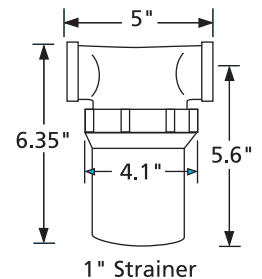

Dimensions (in inches)

Line Strainer Data

NPT Threads	Model Number	Screen	Gasket	Open Area	Parts List			
					Cap	Bowl	Screen	Gasket
1/4" I.D. and 1/2" O.D.	3350-0085	20 SS	Buna-N	2.17 sq. in.	3351-0022	3351-0020	3800-0048	1700-0064
	3350-0085F	20 SS	Viton	2.17 sq. in.	3351-0022	3351-0020	3800-0048	1700-0065
	3350-0079	50 SS	Buna-N	1.75 sq. in.	3351-0022	3351-0020	3800-0046	1700-0064
	3350-0079F	50 SS	Viton	1.75 sq. in.	3351-0022	3351-0020	3800-0046	1700-0065
	3350-0082	80 SS	Buna-N	1.34 sq. in.	3351-0022	3351-0020	3800-0047	1700-0064
	3350-0082F	80 SS	Viton	1.34 sq. in.	3351-0022	3351-0020	3800-0047	1700-0065
1/2"	3350-0131	20 SS	Viton	9.6 sq. in.	3351-0007		3800-0029	1700-0045
	3350-0056	20 SS	Buna-N	9.6 sq. in.	3351-0007	Clear Bowl	3800-0029	1700-0044
	3350-0046	50 SS	Buna-N	7.7 sq. in.	3351-0007	3351-0015	3800-0025	1700-0044
	3350-0042	50 SS	Viton	7.7 sq. in.	3351-0007	White Bowl	3800-0025	1700-0045
	3350-0043	80 on 20 SS	Buna-N	5.9 sq. in.	3351-0007	3351-0005	3800-0026	1700-0044
	3350-0068	80 on 20 SS	Viton	5.9 sq. in.	3351-0007		3800-0026	1700-0045
3/4"	3350-0132	20 SS	Viton	9.6 sq. in.	3351-0006		3800-0029	1700-0045
	3350-0040	20 SS	Buna-N	9.26 sq. in.	3351-0006	Clear Bowl	3800-0029	1700-0044
	3350-0034	50 SS	Buna-N	7.7 sq. in.	3351-0006	3351-0015	3800-0025	1700-0044
	3350-0044	50 SS	Viton	7.7 sq. in.	3351-0006	White Bowl	3800-0025	1700-0045
	3350-0035	80 on 20 SS	Buna-N	5.9 sq. in.	3351-0006	3351-0005	3800-0026	1700-0044
	3350-0045	80 on 20 SS	Viton	5.9 sq. in.	3351-0006		3800-0026	1700-0045
1"	3350-0057	20 SS	Buna-N	16.8 sq. in.	3351-0014		3800-0040	1700-0057
	3350-0060	20 SS	Viton	16.8 sq. in.	3351-0014	Clear Bowl	3800-0040	1700-0058
	3350-0058	50 SS	Buna-N	13.5 sq. in.	3351-0014	3351-0024	3800-0041	1700-0057
	3350-0061	50 SS	Viton	13.5 sq. in.	3351-0014	White Bowl	3800-0041	1700-0058
	3350-0059	80 on 20 SS	Buna-N	10 sq. in.	3351-0014	3351-0013	3800-0042	1700-0057
	3350-0062	80 on 20 SS	Viton	10 sq. in.	3351-0014		3800-0042	1700-0058
1-1/4"	3350-0071	20 SS	Buna-N	18 sq. in.	3351-0016		3800-0043	1700-0057
	3350-0074	20 SS	Viton	18 sq. in.	3351-0016	Clear Bowl	3800-0043	1700-0058
	3350-0072	50 SS	Buna-N	14.5 sq. in.	3351-0016	3351-0024	3800-0044	1700-0057
	3350-0075	50 SS	Viton	14.5 sq. in.	3351-0016	White Bowl	3800-0044	1700-0058
	3350-0073	80 on 20 SS	Buna-N	11 sq. in.	3351-0016	3351-0013	3800-0045	1700-0057
	3350-0076	80 on 20 SS	Viton	11 sq. in.	3351-0016		3800-0045	1700-0058
1-1/2"	3350-0112	20 SS	Buna-N	20.8 sq. in.	3351-0026		3800-0065	1700-0057
	3350-0115	20 SS	Viton	20.8 sq. in.	3351-0026	Clear Bowl	3800-0065	1700-0058
	3350-0113	50 SS	Buna-N	16.4 sq. in.	3351-0026	3351-0024	3800-0066	1700-0057
	3350-0116	50 SS	Viton	16.4 sq. in.	3351-0026	White Bowl	3800-0066	1700-0058
	3350-0114	80 on 20 SS	Buna-N	12.4 sq. in.	3351-0026	3351-0013	3800-0067	1700-0057
	3350-0117	80 on 20 SS	Viton	12.4 sq. in.	3351-0026		3800-0067	1700-0058