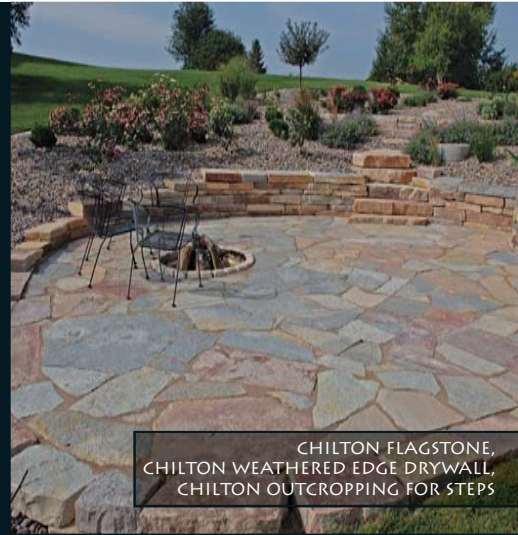

Flagstone

EDEN | CHILTON | MOUNTAIN CREST
OAKFIELD | CHESTNUT | BLUESTONE
AUTUMN BLUFF | VALDERS

PERFECTION IN PATIOS Create a stunningly natural foundation for your backyard oasis with our wide selection of flagstone material. The rustic shape and size of each piece give an organic feel to each unique installation. Colors are available in Eden, Chilton, Mountain Crest, Oakfield, Chestnut, Bluestone, Autumn Bluff, and Valders. Our material is graded by thickness: 1- 1 1/2", 2", 2 1/2" +/-
Valders Flagstone is available in Dovewhite and Buff. Each piece is sandblasted for slip resistant finish.

VALDERS

MOUNTAIN CREST

CHILTON FLAGSTONE,
CHILTON WEATHERED EDGE DRYWALL,
CHILTON OUTCROPPING FOR STEPS

OAKFIELD FLAGSTONE,
OAKFIELD COUNTRY MANOR VENEER,
OAKFIELD OUTCROPPING FOR STEPS

BLUESTONE

EDEN FLAGSTONE, CHILTON CHARACTER BOULDERS WITH CUSTOM EDEN BENCH TOP