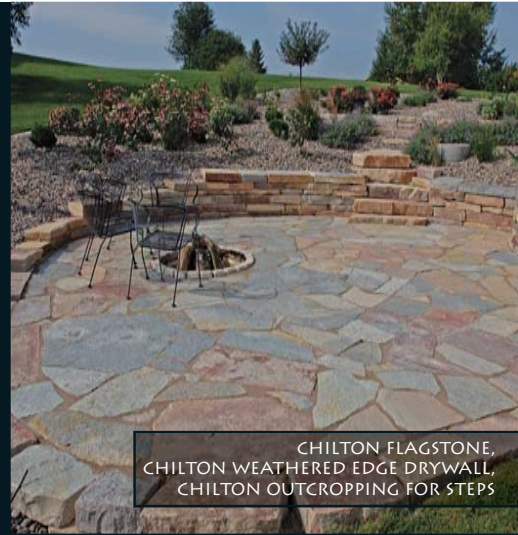

# Flagstone

EDEN | CHILTON | MOUNTAIN CREST  
OAKFIELD | CHESTNUT | BLUESTONE  
AUTUMN BLUFF | VALDERS

**PERFECTION IN PATIOS** Create a stunningly natural foundation for your backyard oasis with our wide selection of flagstone material. The rustic shape and size of each piece give an organic feel to each unique installation. Colors are available in Eden, Chilton, Mountain Crest, Oakfield, Chestnut, Bluestone, Autumn Bluff, and Valders. Our material is graded by thickness: 1- 1 1/2", 2", 2 1/2" +/-  
*Valders Flagstone is available in Dovewhite and Buff. Each piece is sandblasted for slip resistant finish.*

VALDERS

MOUNTAIN CREST

CHILTON FLAGSTONE,  
CHILTON WEATHERED EDGE DRYWALL,  
CHILTON OUTCROPPING FOR STEPS

OAKFIELD FLAGSTONE,  
OAKFIELD COUNTRY MANOR VENEER,  
OAKFIELD OUTCROPPING FOR STEPS

BLUESTONE

EDEN FLAGSTONE, CHILTON CHARACTER BOULDERS WITH CUSTOM EDEN BENCH TOP