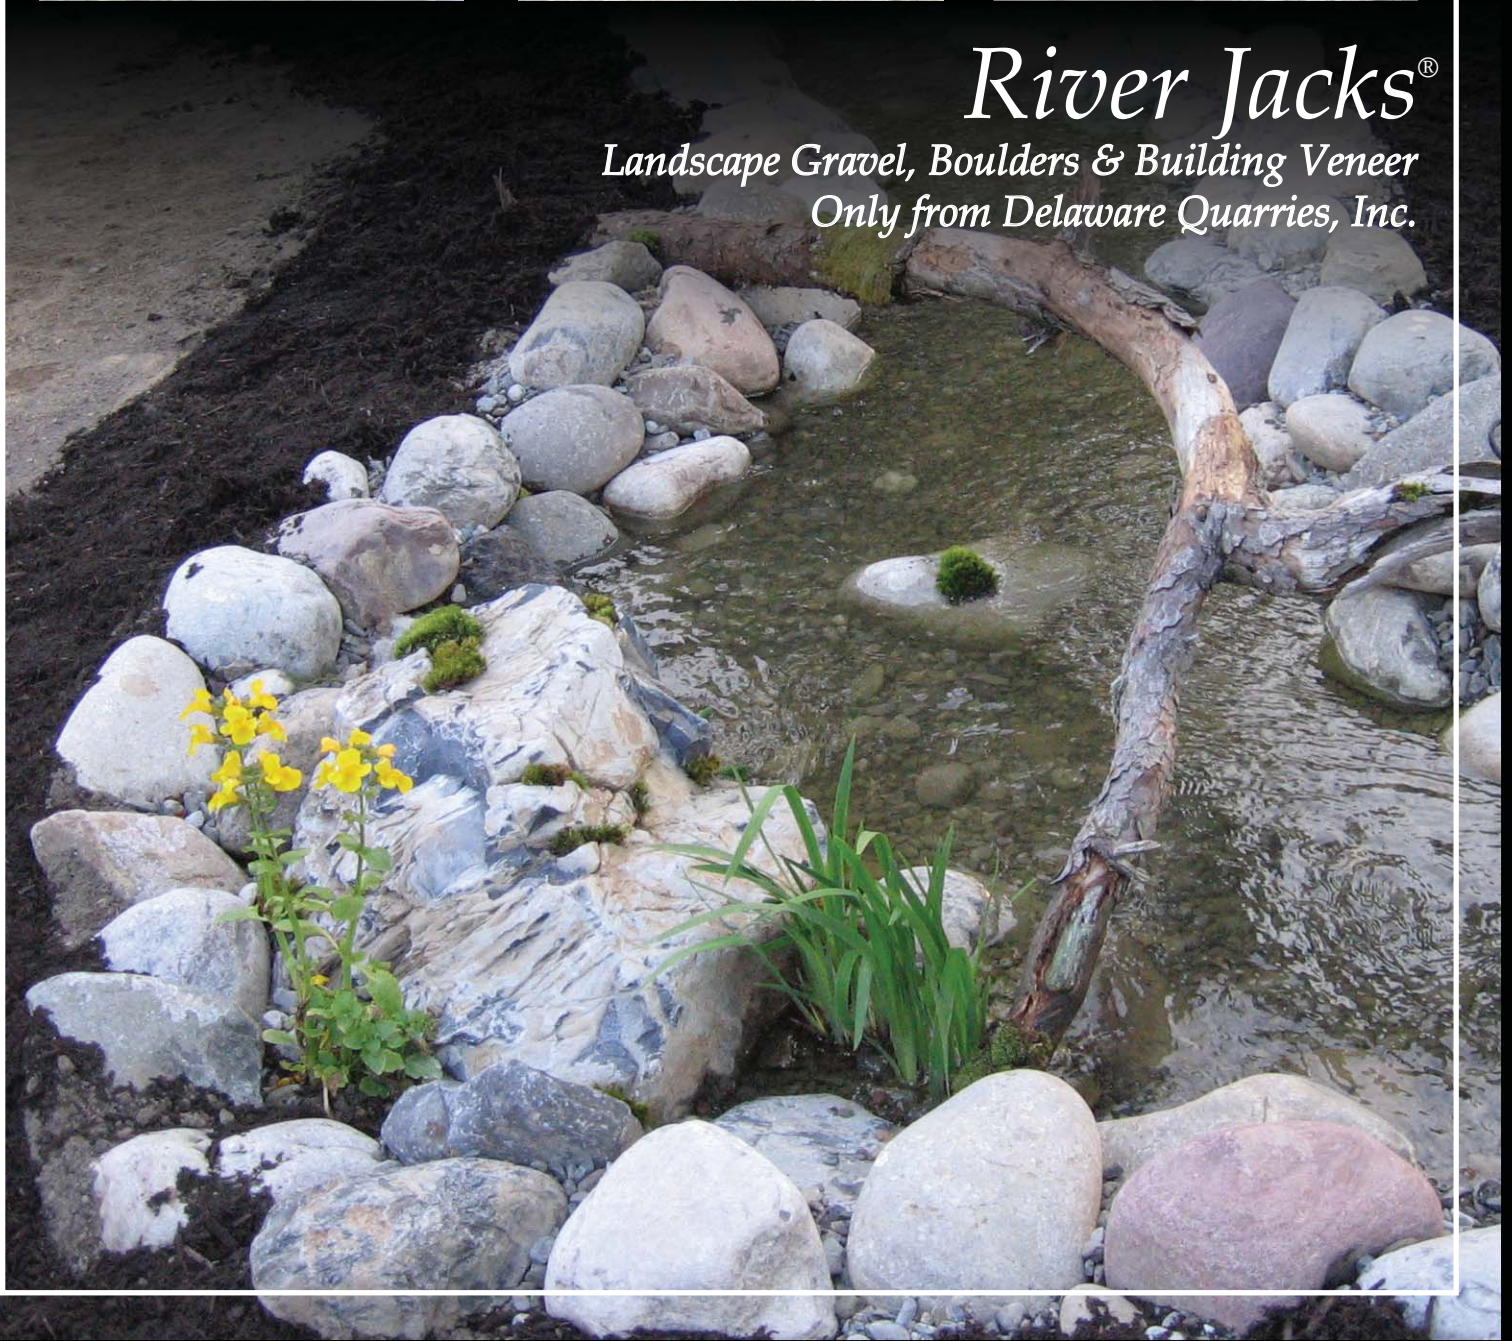

Delaware Quarries, Inc.

River Jacks[®]

*Landscape Gravel, Boulders & Building Veneer
Only from Delaware Quarries, Inc.*

Delaware Quarries, Inc.

6603 Route 202

New Hope, PA 18938

800-448-STONE

www.delawarequarries.com