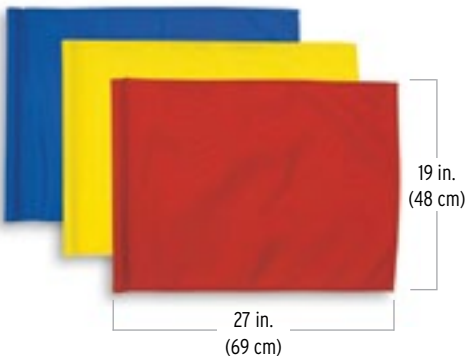

PRACTICE GREEN FLAGS

Match the practice green flags with the regulation flags on your course.

Jr. Flags Solid

- 9200 Red
- 9202 White
- 9204 Blue
- 9206 Yellow

Numbered

- 9251 White on Red 1-9
- 9252 White on Red 10-18
- 9261 Red on White 1-9
- 9262 Red on White 10-18
- 9281 Black on Yellow 1-9
- 9282 Black on Yellow 10-18

Checkered

- 9300 Red & White
- 9320 Black & White
- 9330 Black & Yellow
- 9360 Green & White

U.S. JR. GOLF FLAG

8685 Printed

OVERSIZED RANGE FLAGS

Highly visible flags designed especially for the range. 27 in. x 19 in. (69 cm x 48 cm). Sold individually.

PIN PLACEMENT INDICATORS

For 1/2 in. (1 cm) Fiberglass Flagsticks

- 770-01 Red
- 770-02 White
- 770-03 Yellow
- 770-04 Blue
- 775-01 Red Flag with White Printing
- 775-02 White Flag with Red Printing
- 775-03 Yellow Flag with Black Printing
- 775-04 Blue Flag with White Printing

For Tapered 3/4 in. (2 cm) Tournament Flagsticks

- 790-01 Red
- 790-02 White
- 790-03 Yellow
- 790-04 Blue
- 795-01 Red Flag with White Printing
- 795-02 White Flag with Red Printing
- 795-03 Yellow Flag with Black Printing
- 795-04 Blue Flag with White Printing