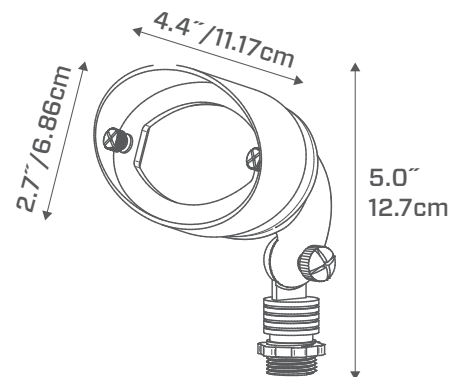

**LAMP:**

- Includes Pro-Trade 2.5W, 2700K T3 LED Lamp
- 50W Max

**POWER:**

- Input Voltage 10-15V

**SOCKET:**

- High-Temperature Ceramic
- G4 Bi-Pin with Nickel Contacts
- Heat-Resistant Wire Leads

**MOUNT:**

- Includes ABS Slotted Ground Stake

**WIRING:**

- Pre-Wired with Three Ft. SPT-2W Lead Wire

**WARRANTY:**

- (Free from Material Defects and/or Workmanship)
- Lifetime

**CERTIFICATIONS:**

- ETL Listed to UL Standard 1838 and CAN/CSA-22.2 No. 250.7