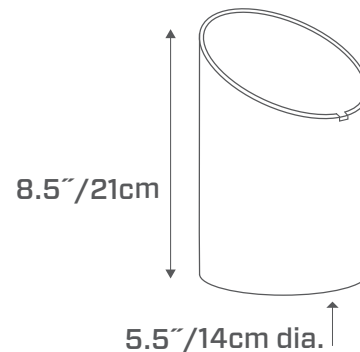

## SPECIFICATIONS

**CONSTRUCTION:**

- Black ABS Well Sleeve
- Adjustable Stainless Steel Gimbal for Easy Aiming

**LENS:**

- Clear Polycarbonate Lens Included

**LAMP:**

- No Lamp Included
- PAR36 (50W Max)

**POWER:**

- Input Voltage 12V

**WIRING:**

- Pre-Wired with Three Ft. SPT-1W Lead Wire
- Two Spade Connectors

**WARRANTY:**

(Free from Material Defects and/or Workmanship)

- Ten Years

**CERTIFICATIONS:**

- ETL Listed to UL Standard 1838 and CAN/CSA-22.2 No. 250.7