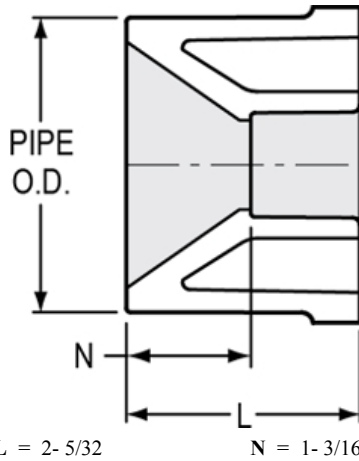

Part No: 437-291

Schedule 40 White

Bushing

Desc: 2-1/2X1-1/2 PVC RED BUSH SPGXSOC SCH40

MSRP: 5.67

Part Code: 040

Weight(lbs): 0.298

Weight(kg): 0.135

Weight(gm): 135

Size: 2-1/2"X1-1/2"

Color: WHITE

Material: PVC

Connection Spigot x Socket
Type Reduction

L = 2- 5/32

N = 1- 3/16

Injection Molded Dimension References:

- G** = (LAYING LENGTH) intersection of center lines to bottom of socket/thread; 90° elbows, tees, crosses; ± 1/32 inch.
- H** = Intersection of center lines to face of fitting; 90° elbows tees, crosses; ± 1/32 inch.
- J** = Intersection of center lines to bottom of socket/thread; 45° elbows; ± 1/32 inch
- L** = Overall length of fittings; ± 1/16 inch.
- M** = Outside diameter of socket/thread hub; ± 1/16 inch.
- N** = Socket bottom to socket bottom; couplings; ± 1/16 inch.
- W** = Height of cap; ± 1/16 inch

Typical Molded Dimension References