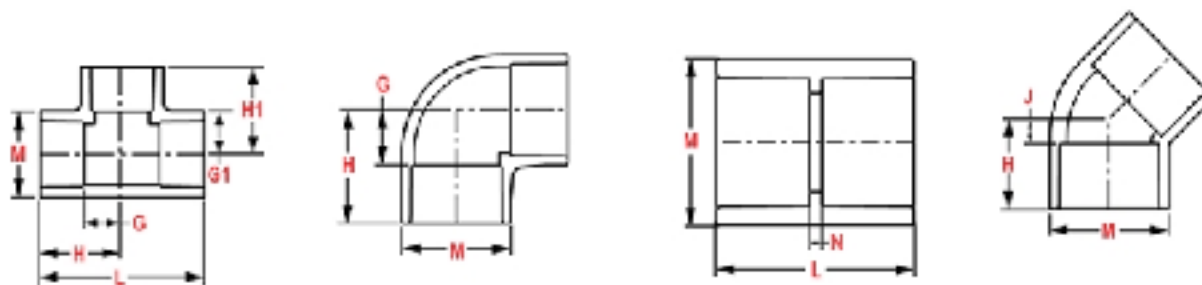

Injection Molded Dimension References

G = (LAYING LENGTH) intersection of center lines to bottom of socket/thread; 90° elbows, tees, crosses; ± 1/32 inch.

H = Intersection of center lines to face of fitting; 90° elbows tees, crosses; ± 1/32 inch.

J = Intersection of center lines to bottom of socket/thread; 45° elbows; ± 1/32 inch

L = Overall length of fittings; ± 1/16 inch.

M = Outside diameter of socket/thread hub; ± 1/16 inch.

N = Socket bottom to socket bottom; couplings; ± 1/16 inch.

W = Height of cap; ± 1/16 inch

Typical Molded Dimension References

The information printed here is based on current information & product design at the time of publication and is subject to change without notification. Spears® ongoing commitment to product improvement may result in some variation. No representation, guarantees or warranties of any kind are as to its accuracy, suitability for particular application or results to be obtained therefrom. For verification of technical data or additional information, please contact Spears® Technical Service Department :: WEST COAST: (318) 364-1611 - EAST COAST: (717) 938-9006