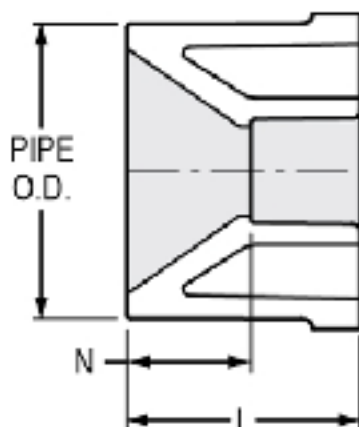

Weight(gm): 50

Size: 1-1/4"X3/4"

Color: WHITE

Material: PVC

Connection Spigot x Socket

Type Reduction

L = 1-1/2

N = 9/16

Injection Molded Dimension References

G = (LAYING LENGTH) intersection of center lines to bottom of socket/thread; 90° elbows, tees, crosses; ± 1/32 inch.

H = Intersection of center lines to face of fitting; 90° elbows tees, crosses; ± 1/32 inch.

J = Intersection of center lines to bottom of socket/thread; 45° elbows; ± 1/32 inch

L = Overall length of fittings; ± 1/16 inch.

M = Outside diameter of socket/thread hub; ± 1/16 inch.

N = Socket bottom to socket bottom; couplings; ± 1/16 inch.

W = Height of cap; ± 1/16 inch

Typical Molded Dimension References

The information printed here is based on current information & product design at the time of publication and is subject to change without notification. Spears® ongoing commitment to product improvement may result in some variation. No representation, guarantees or warranties of any kind are as to its accuracy, suitability for particular application or results to be obtained therefrom. For verification of technical data or additional information, please contact Spears® Technical Service Department :: WEST COAST: (318) 364-1611 - EAST COAST: (717) 938-9006