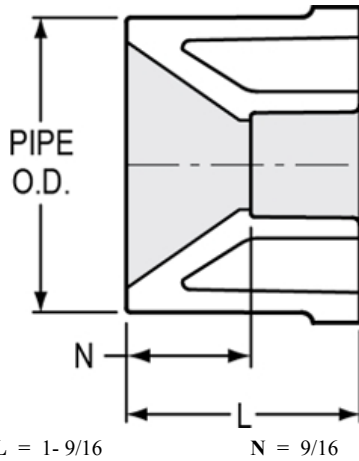

Part No: 437-248

Schedule 40 White

Bushing

Desc: 2X3/4 PVC RED BUSH SPIGOTXSOC SCH40

MSRP: 3.53

Part Code: 040

Weight(lbs): 0.161

Weight(kg): 0.073

Weight(gm): 73

Size: 2"X3/4"

Color: WHITE

Material: PVC

Connection Spigot x Socket
Type Reduction

Injection Molded Dimension References:

- G** = (LAYING LENGTH) intersection of center lines to bottom of socket/thread; 90° elbows, tees, crosses; ± 1/32 inch.
- H** = Intersection of center lines to face of fitting; 90° elbows tees, crosses; ± 1/32 inch.
- J** = Intersection of center lines to bottom of socket/thread; 45° elbows; ± 1/32 inch
- L** = Overall length of fittings; ± 1/16 inch.
- M** = Outside diameter of socket/thread hub; ± 1/16 inch.
- N** = Socket bottom to socket bottom; couplings; ± 1/16 inch.
- W** = Height of cap; ± 1/16 inch

Typical Molded Dimension References