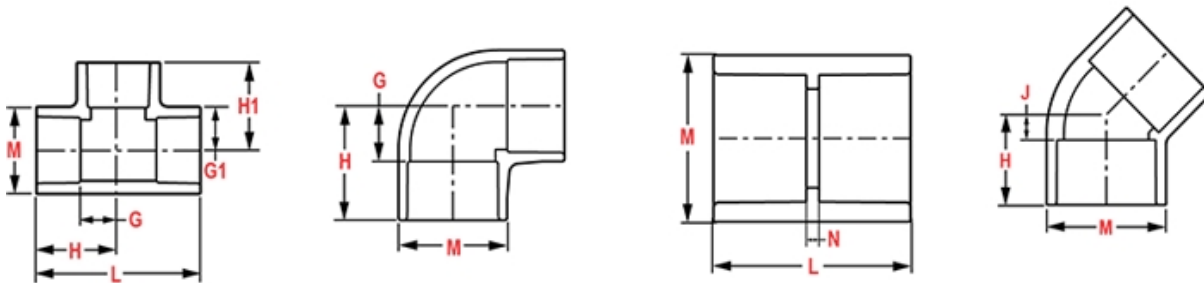

Weight(gm): 1813

Size: 8"X6"

Color: WHITE

Material: PVC

Connection Spigot x Socket
Type Reduction

Injection Molded Dimension References:

- G** = (LAYING LENGTH) intersection of center lines to bottom of socket/thread; 90° elbows, tees, crosses; ± 1/32 inch.
- H** = Intersection of center lines to face of fitting; 90° elbows tees, crosses; ± 1/32 inch.
- J** = Intersection of center lines to bottom of socket/thread; 45° elbows; ± 1/32 inch
- L** = Overall length of fittings; ± 1/16 inch.
- M** = Outside diameter of socket/thread hub; ± 1/16 inch.
- N** = Socket bottom to socket bottom; couplings; ± 1/16 inch.
- W** = Height of cap; ± 1/16 inch

Typical Molded Dimension References

The information printed here is based on current information & product design at the time of publication and is subject to change without notification. Spears® ongoing commitment to product improvement may result in some variation. No representation, guarantees or warranties of any kind are as to its accuracy, suitability for particular application or results to be obtained therefrom. For verification of technical data or additional information, please contact Spears® Technical Service Department :: WEST COAST : (818) 364-1611 - EAST COAST : (717) 938-9006