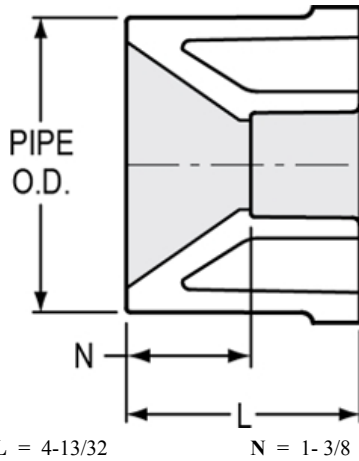

Part No: 437-585

Schedule 40 White

Bushing

Desc: 8X6 PVC RED BUSH SPIGOTXSOC SCH40

MSRP: 161.41

Part Code: 040

Weight(lbs): 3.997

Weight(kg): 1.813

Weight(gm): 1813

Size: 8"X6"

Color: WHITE

Material: PVC

Connection Spigot x Socket
Type Reduction

Injection Molded Dimension References:

- G** = (LAYING LENGTH) intersection of center lines to bottom of socket/thread; 90° elbows, tees, crosses; ± 1/32 inch.
- H** = Intersection of center lines to face of fitting; 90° elbows tees, crosses; ± 1/32 inch.
- J** = Intersection of center lines to bottom of socket/thread; 45° elbows; ± 1/32 inch
- L** = Overall length of fittings; ± 1/16 inch.
- M** = Outside diameter of socket/thread hub; ± 1/16 inch.
- N** = Socket bottom to socket bottom; couplings; ± 1/16 inch.
- W** = Height of cap; ± 1/16 inch

Typical Molded Dimension References

The information printed here is based on current information & product design at the time of publication and is subject to change without notification. Spears® ongoing commitment to product improvement may result in some variation. No representation, guarantees or warranties of any kind are as to its accuracy, suitability for particular application or results to be obtained therefrom. For verification of technical data or additional information, please contact Spears® Technical Service Department :: WEST COAST : (818) 364-1611 - EAST COAST : (717) 938-9006