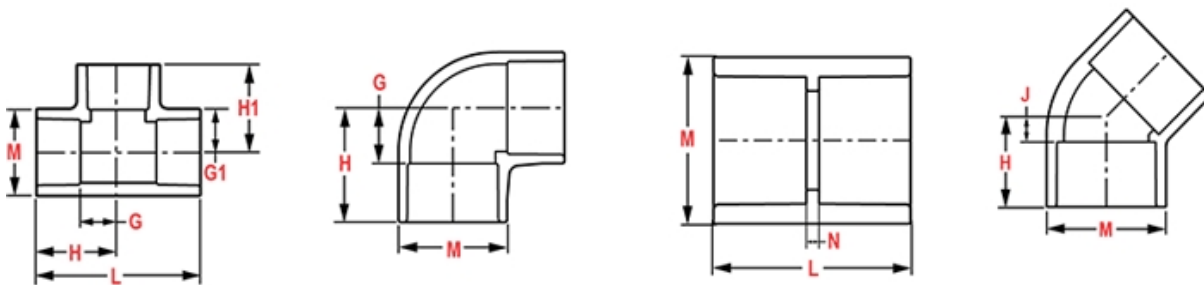

Weight(gm): 20

Size: 1/2 X 6

Color: BROWN

Material: Polyethylene

Nipple Type Cut-off

L = 6-1/4

Injection Molded Dimension References:

G = (LAYING LENGTH) intersection of center lines to bottom of socket/thread; 90° elbows, tees, crosses; ± 1/32 inch.

H = Intersection of center lines to face of fitting; 90° elbows tees, crosses; ± 1/32 inch.

J = Intersection of center lines to bottom of socket/thread; 45° elbows; ± 1/32 inch

L = Overall length of fittings; ± 1/16 inch.

M = Outside diameter of socket/thread hub; ± 1/16 inch.

N = Socket bottom to socket bottom; couplings; ± 1/16 inch.

W = Height of cap; ± 1/16 inch

Typical Molded Dimension References

The information printed here is based on current information & product design at the time of publication and is subject to change without notification. Spears® ongoing commitment to product improvement may result in some variation. No representation, guarantees or warranties of any kind are as to its accuracy, suitability for particular application or results to be obtained therefrom. For verification of technical data or additional information, please contact Spears® Technical Service Department :: WEST COAST : (818) 364-1611 - EAST COAST : (717) 938-9006