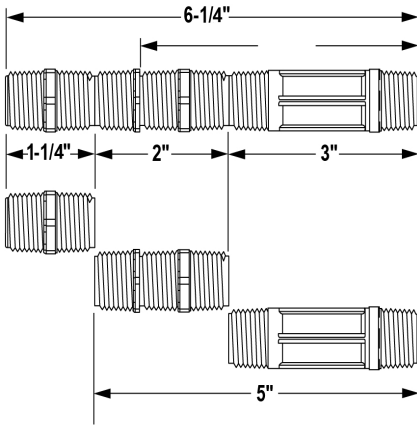

Part No: M481-005

Nipples

Nipple

Desc: 1/2X6 FOUR-IN-ONE CUT-OFF NIPPLE MPT

MSRP: 1.63

Part Code: 123

Weight(lbs): 0.044

Weight(kg): 0.02

Weight(gm): 20

Size: 1/2 X 6

Color: BROWN

Material: Polyethylene

Nipple Type Cut-off

L = 6-1/4

Injection Molded Dimension References:

G = (LAYING LENGTH) intersection of center lines to bottom of socket/thread; 90° elbows, tees, crosses; ± 1/32 inch.

H = Intersection of center lines to face of fitting; 90° elbows tees, crosses; ± 1/32 inch.

J = Intersection of center lines to bottom of socket/thread; 45° elbows; ± 1/32 inch

L = Overall length of fittings; ± 1/16 inch.

M = Outside diameter of socket/thread hub; ± 1/16 inch.

N = Socket bottom to socket bottom; couplings; ± 1/16 inch.

W = Height of cap; ± 1/16 inch

Typical Molded Dimension References

The information printed here is based on current information & product design at the time of publication and is subject to change without notification. Spears® ongoing commitment to product improvement may result in some variation. No representation, guarantees or warranties of any kind are as to its accuracy, suitability for particular application or results to be obtained therefrom. For verification of technical data or additional information, please contact Spears® Technical Service Department :: WEST COAST : (818) 364-1611 - EAST COAST : (717) 938-9006