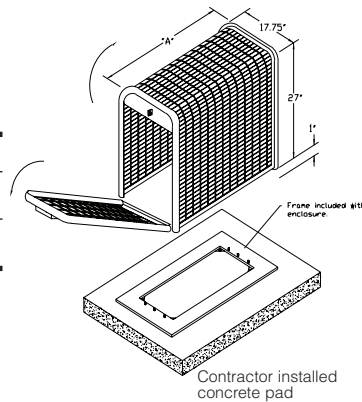

**SMOOTH TOUCH™ VANDAL RESISTANT
BACKFLOW ENCLOSURE**

- Tube and wire construction provides a smooth surface to protect against handling injury
- Architectural lines of the enclosure blend beautifully into the landscape environment
- 100% stainless steel construction assures long-term, rustproof durability and additional strength
- Ten year limited warranty
- All stainless steel enclosures may be powder coated in many colors at an extra charge

**Low Profile Smooth Touch™
Enclosure**

| | "A" Length | Height | Width |
|-----------|------------|--------|--------|
| SBBC-22SS | 23.5" | 28" | 17.75" |
| SBBC-30SS | 31.5" | 28" | 17.75" |
| SBBC-45SS | 46.5" | 28" | 17.75" |

Note: For inside dimensions, see Backflow Cover Sizing Chart on pages 14-15.

- 100% stainless steel
- Stainless steel hardware
- Weather resistant
- Patented locking system accepts padlock
- Minimal surface area deters graffiti