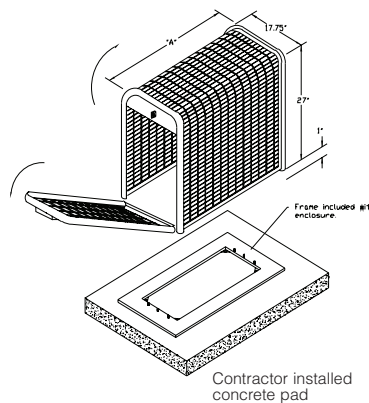

**SMOOTH TOUCH™ VANDAL RESISTANT
BACKFLOW ENCLOSURE**

- Tube and wire construction provides a smooth surface to protect against handling injury
- Architectural lines of the enclosure blend beautifully into the landscape environment
- Coated with a performance polymer alloy coating to prevent handling injury.
- One year limited warranty
- Standard colors for powder coated enclosures are dark green, tan and purple. All other colors are available at an extra charge

**Low Profile Smooth Touch™
Enclosure**

	"A" Length	Height	Width
SBBC-22CR	23.5"	28"	17.75"
SBBC-30CR	31.5"	28"	17.75"
SBBC-45CR	46.5"	28"	17.75"

Note: For inside dimensions, see Backflow Cover Sizing Chart on pages 14-15.

- 100% stainless steel
- Stainless steel hardware
- Weather resistant
- Patented locking system accepts padlock
- Minimal surface area deters graffiti