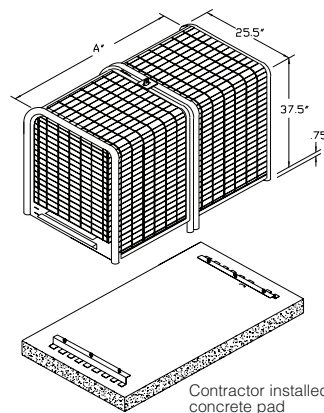

**Low Profile Smooth Touch™
Enclosure**

| | "A" Length | Height | Width |
|-----------|------------|--------|--------|
| SBBC-22CR | 23.5" | 28" | 17.75" |
| SBBC-30CR | 31.5" | 28" | 17.75" |
| SBBC-45CR | 46.5" | 28" | 17.75" |

Note: For inside dimensions, see Backflow Cover Sizing Chart on pages 14-15.

- 100% stainless steel
- Stainless steel hardware
- Weather resistant
- Patented locking system accepts padlock
- Minimal surface area deters graffiti

SPECIFICATION ON PAGE 54

**High Profile Smooth Touch™
Enclosure**

| | "A" Length | Height | Width |
|-----------|------------|--------|-------|
| SBBC-40CR | 40" | 39" | 25.5" |
| SBBC-75CR | 76.5" | 39" | 25.5" |