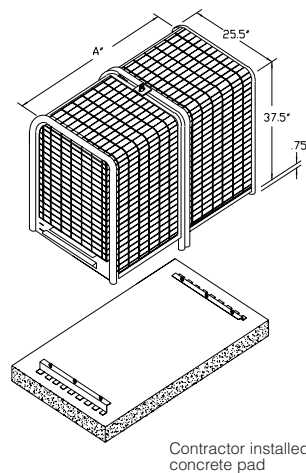

**Low Profile Smooth Touch™
Enclosure**

| | "A" Length | Height | Width |
|-----------|------------|--------|--------|
| SBBC-22SS | 23.5" | 28" | 17.75" |
| SBBC-30SS | 31.5" | 28" | 17.75" |
| SBBC-45SS | 46.5" | 28" | 17.75" |

Note: For inside dimensions, see Backflow Cover Sizing Chart on pages 14-15.

- 100% stainless steel
- Stainless steel hardware
- Weather resistant
- Patented locking system accepts padlock
- Minimal surface area deters graffiti

SPECIFICATION ON PAGE 52

**High Profile Smooth Touch™
Enclosure**

| | "A" Length | Height | Width |
|-----------|------------|--------|--------|
| SBBC-20SS | 20" | 46.5" | 17.75" |
| SBBC-40SS | 40" | 39" | 25.5" |
| SBBC-75SS | 76.5" | 39" | 25.5" |