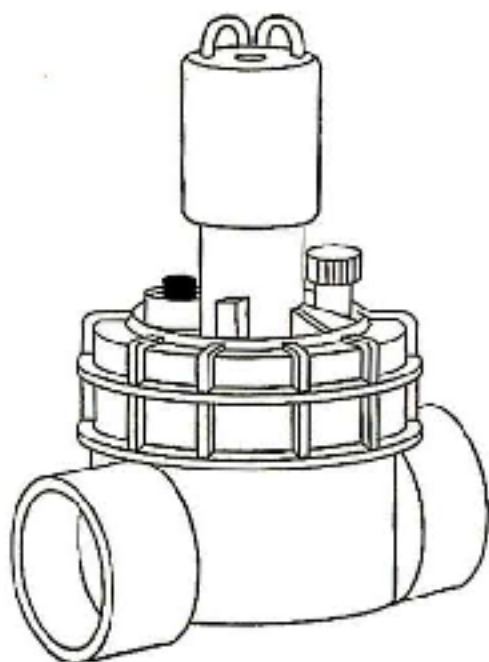

Irritrol[®]

AUTOMATIC VALVE WITH THREADED BONNET

**INSTALLATION AND OPERATING GUIDE
FOR MODELS 2400 and 2600 Series**