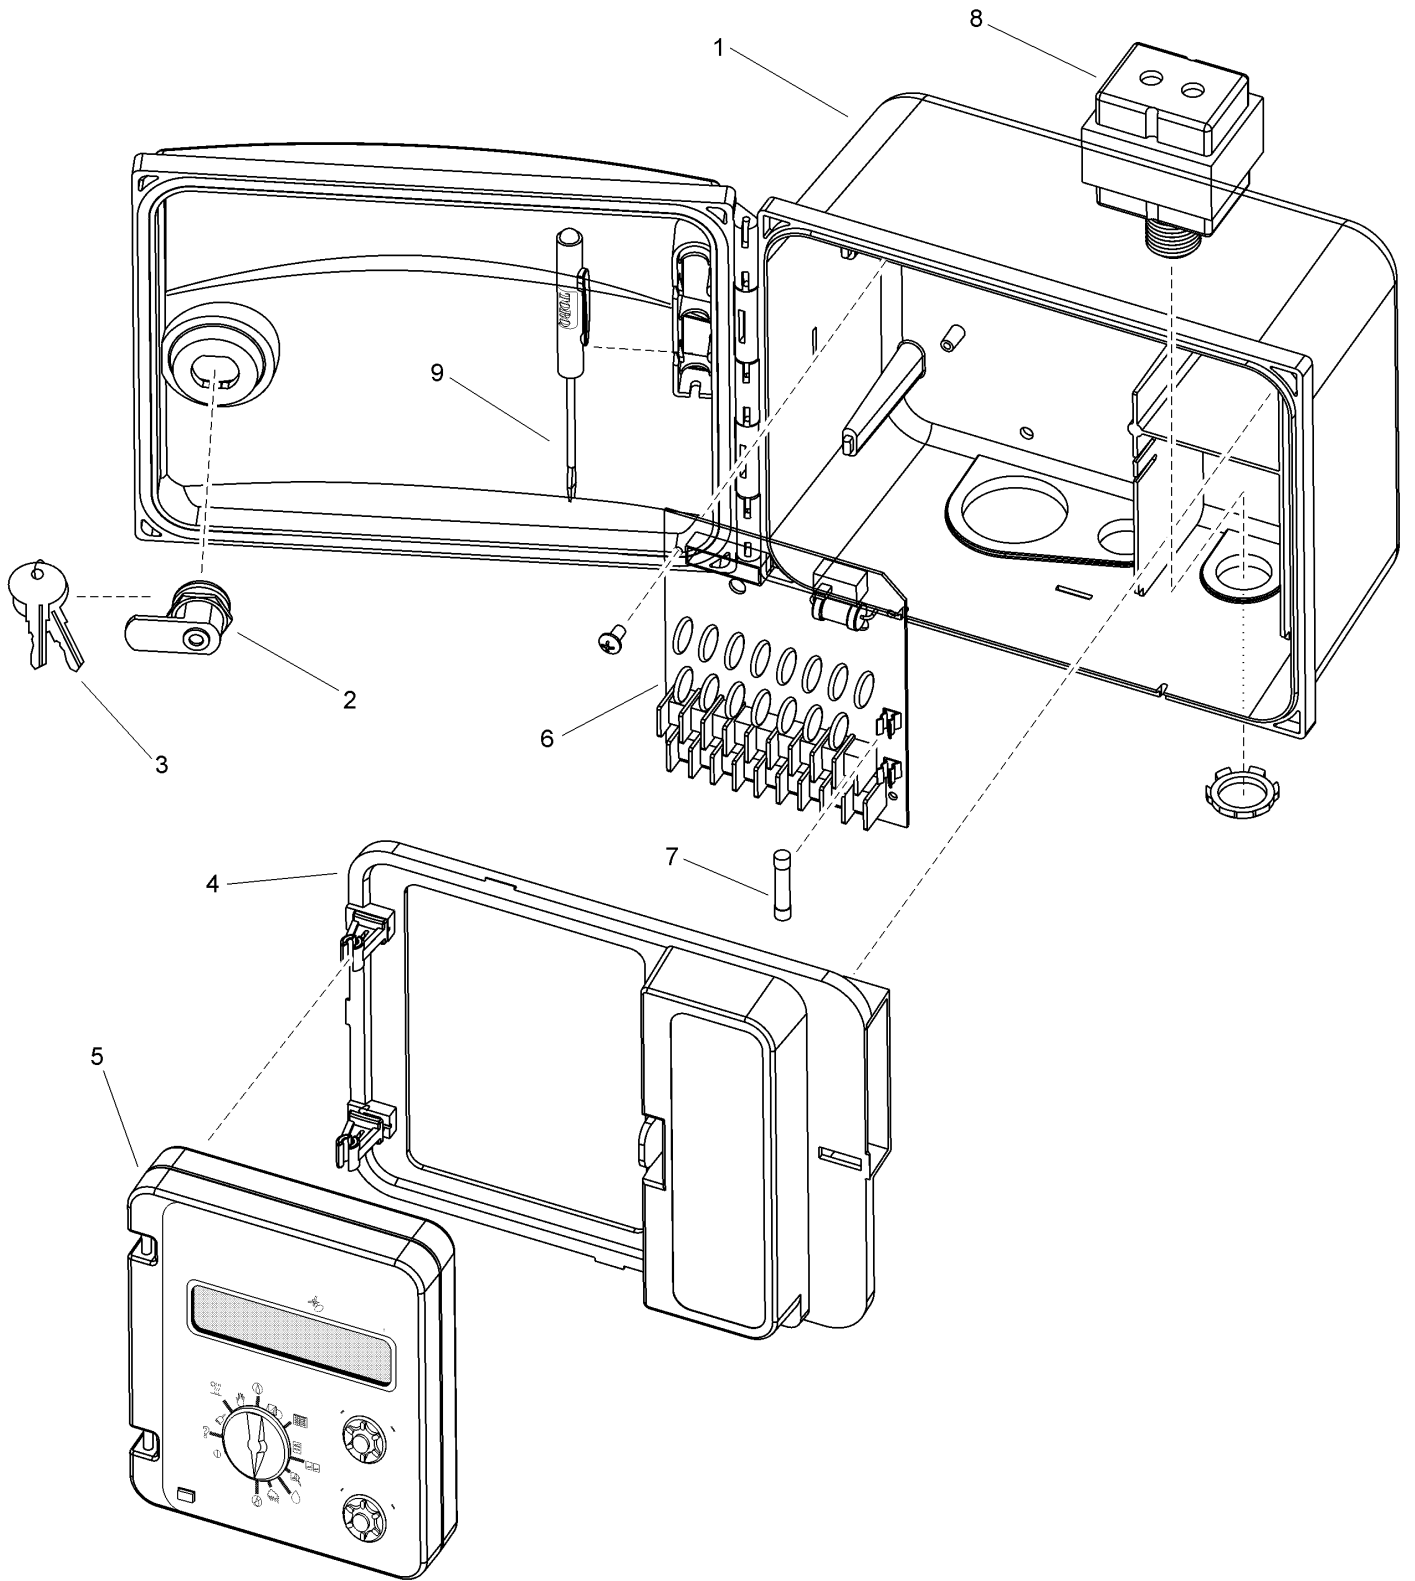

TIS-612 - Outdoor Controller

TIS-612 - Outdoor Controller (continued)

<i>Ref.</i>	<i>Part Number</i>	<i>Qty.</i>	<i>Description</i>	<i>Ref.</i>	<i>Part Number</i>	<i>Qty.</i>	<i>Description</i>
1	102-3430	1	Outer Door And Case (Includes Items 2 & 3)	6	102-6857	1	Output Board, 6-Station
2	102-3432	1	Lockset (Includes Item 3)	6	102-6857	1	Output Board, 6-Station
3	360-0565	1	Keys, 2 W/ Ring	6	102-6857	1	Output Board, 6-Station
4		1	Faceplate ●	7	102-3406	1	Fuse, 2 Amp , Slow-Blow (10-Pack)
5	TIS-06-MOD	1	Timing Mechanism Module, 6-Station ■	8	102-3439	1	Transformer, 120 V A.C., 60 Hz
5	TIS-09-MOD	1	Timing Mechanism Module, 9-Station ■	9	363-3885	1	Screwdriver, Toro
5	TIS-12-MOD	1	Timing Mechanism Module, 12-Station ■				