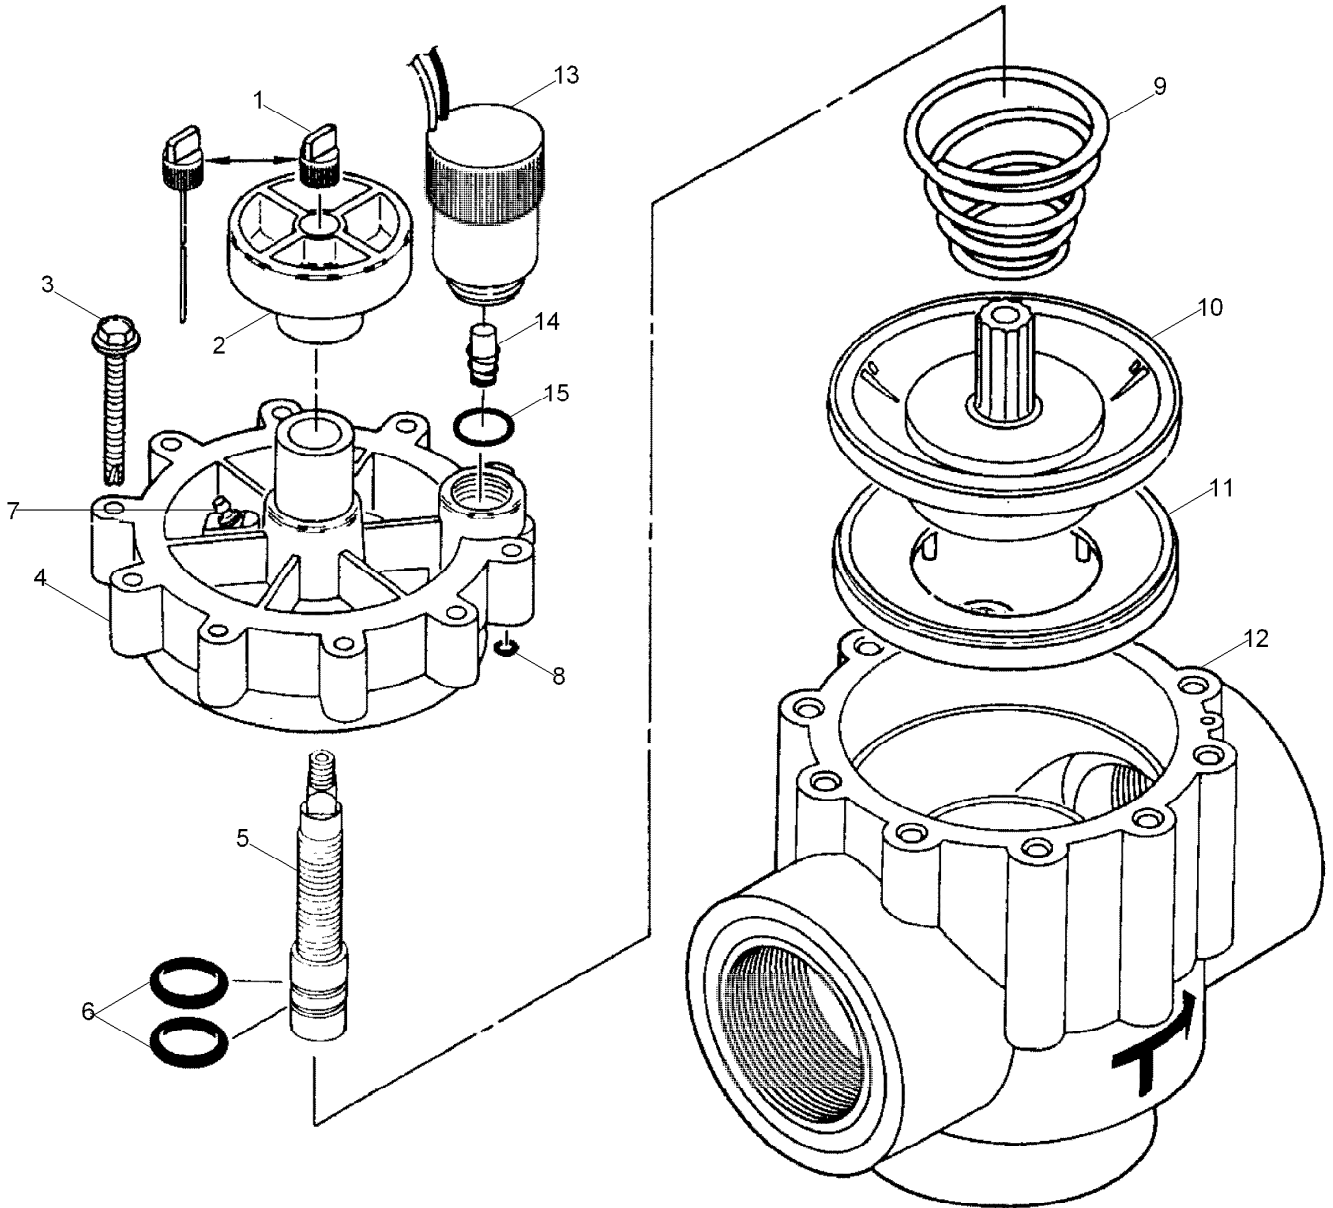

252 Series, 2 Inch Valve (Sheet 1 of 2)

252 Series, 2 Inch Valve (Sheet 1 of 2) (continued)

| <i>Ref.</i> | <i>Part Number</i> | <i>Qty.</i> | <i>Description</i> | <i>Ref.</i> | <i>Part Number</i> | <i>Qty.</i> | <i>Description</i> |
|-------------|--------------------|-------------|--|-------------|--------------------|-------------|--|
| 1 | 35-3892 | 1 | Bleed Cap Assy. With Pin, EI | 9 | 9-4425 | 1 | Spring, Diaphragm, No |
| 1 | 35-1748 | 1 | Bleed Cap Assy., No, Pr And Cr | 10 | 89-0815 | 1 | Diaphragm ASM, EI |
| 2 | 35-3777 | 1 | Knob, Handle, Cross | 10 | 89-0816 | 1 | Diaphragm ASM, No, Pr And Cr |
| 3 | 363-1399 | 10 | Screw-Hex, Washer, 1/4-14 X 2 | 11 | 9-6504 | 1 | Support-Diaphragm |
| 4 | | 1 | Cap, Valve (See Service Items) ● | 12 | 9-7258 | 1 | Body ASM, EI And No, Npt |
| 5 | 35-1983 | 1 | Stem-Flow Control | 12 | 35-1974 | 1 | Body ASM, EI And No, Bsp |
| 6 | 360-0220 | 2 | O-Ring (0.070 X 0.551 X 0.691) (As568-015) | 12 | 35-4943 | 1 | Body ASM, Pr, Npt |
| 7 | 9-6791 | 1 | Connector, Poly, No And Pr | 12 | 35-5645 | 1 | Body ASM, Pr, Bsp |
| 8 | 1-2035 | 1 | O-Ring, EI, Pr And Cr (0.070" X 0.114" X 0.254") (As568-006) | 12 | 89-4807 | 1 | Body ASM, Cr, Npt |
| 9 | 9-6940 | 1 | Spring, Diaphragm, EI, Pr And Cr | 12 | | 1 | Body Assy., Cr, Bsp ● |
| | | | | 13 | 118-0248 | 1 | Solenoid (Red & Black Wires) |
| | | | | 14 | 35-4609 | 1 | Plunger ASM, EI, Pr And Cr |
| | | | | 15 | 360-0220 | 1 | O-Ring (0.070 X 0.551 X 0.691) (As568-015) |