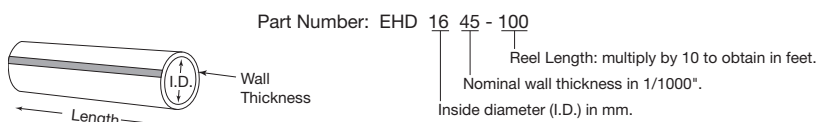

OD Controlled Hose

Part Number	Nominal Hose Size				Pressure Rating (PSI)	Nominal Weight (lbs) Per 100'	Packaging Options						Stripe Colors Available		
	ID	ID	ID	Wall			100'	250'	300'	500'	660'	1000'	Blue	White	Purple
	mm	Inches	Inch	Inch											
Blue Stripe® Round Hose - Coil Strapped															
EHO1650-xxx	16	5/8	0.600	0.050	68	4.1				•		•	•		
EHO2050-xxx	20	3/4	0.830	0.050	51	5.6				•		•	•		
EHO2055-xxx	20	3/4	0.830	0.055	55	6.2				•		•	•		
Blue Stripe® Round Hose - Stretch Strapped															
EHW1650-xxx	16	5/8	0.600	0.050	68	4.1	•			•		•	•		
Colored Round Hose - Coil Strapped															
White Tubing															
WHO1650-xxx	16	5/8	0.600	0.050	68	4.1				•		•	•		

Hose without a stripe or with other coil lengths/packaging are available upon request as a Custom Made Product. Please consult with your Toro Micro-Irrigation representative for availability and minimum requirements.

The Toro Company
Micro-Irrigation Business
1588 N. Marshall Avenue, El Cajon, CA 92020-1523, USA
Tel: +1 (800) 333-8125 or +1 (619) 562-2950
Fax: +1 (800) 892-1822 or +1 (619) 258-9973
toromicroirrigation.com

ALT007 01/11

Count on it.