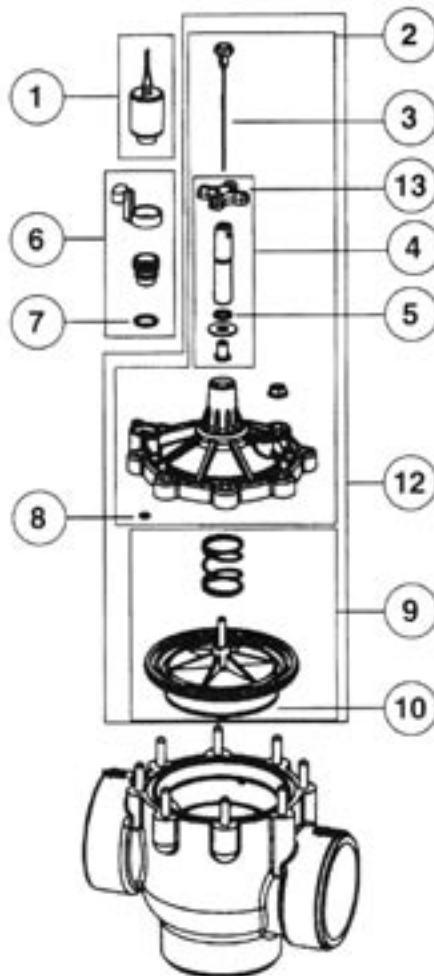

100 Series (Century PLUS)

Model Numbers:

- 100P1
- 100P1.5
- 100P2
- 100P3

		100P1	100P1.5	100P2	100P3
Ref. #	Description	Part Numbers	Part Numbers	Part Numbers	Part Numbers
1	Solenoid Assy., 24 V ac, 60 Hz	R811-24VACG	R811-24VACG	R811-24VACG	R811-24VACG
1	Solenoid Assembly, 24 V ac, 50 Hz	588403	588403	588403	588403
2	Bonnet Assembly	R933601	R933601	R934601	R934601
3	Metering Rod Assembly	R-1552	R-1552	R-1552	R-1552
4	Stem Assembly	R2862-1	R2862-1	N/A	N/A
4	Stem Assembly – Brass	N/A	N/A	R-1032	R-1032
5	O-Ring	R688701	R688701	R688701	R688701
6	Manual Bleed Assembly	R606902	R606902	R606902	R606902
7	O-Ring	R1631	R1631	R1631	R1631
8	O-Ring	R1054	R1054	R1054	R1054
9	Diaphragm Assembly	R933051	R934201	R934501	R935001
10	Seat Seal	N/A	N/A	R1058	R1059
11	Repair Kit	R100P1	R100P1.5	R100P2	R100P3
	Parts Included in Repair Kit — Reference Nos	3, 7, 8, 9	3, 7, 8, 9	3, 7, 8, 9	3, 7, 8, 9
12	Retrofit Kit	R936001	R936101	R936201	R936301
13	Handle	R856101	R856101	R1017-1	R856101