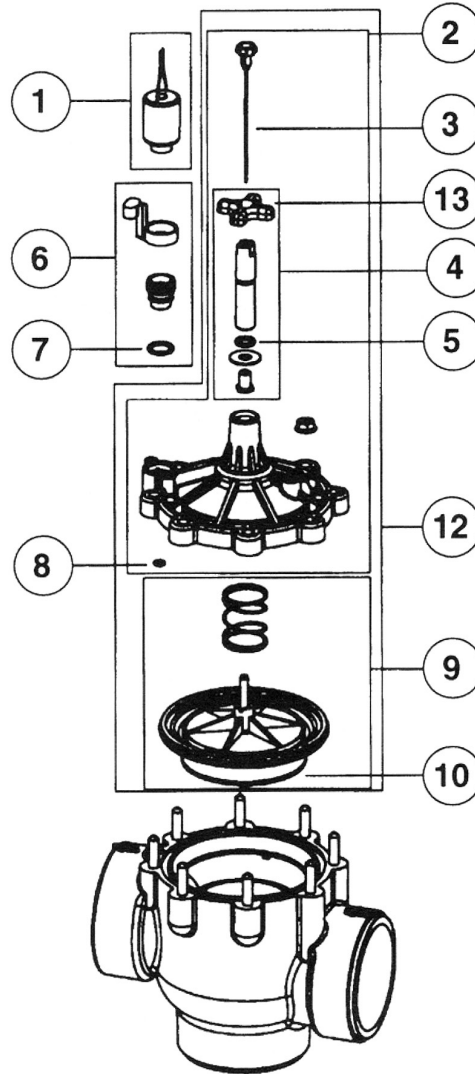

VALVES

100 SERIES CENTURY PLUS ELECTRIC GLOBE/ANGLE

MODEL NUMBERS:

- 100P1
- 100P1.5
- 100P2
- 100P3

REF.#	DESCRIPTION	100P1 PART NO.	100P1.5 PART NO.	100P2 PART NO.	100P3 PART NO.
1	Solenoid Assy., 24 VAC, 60 Hz	R811-24VACG	R811-24VACG	R811-24VACG	R811-24VACG
1	Solenoid Assembly, 24 VAC, 50 Hz	588403	588403	588403	588403
2	Bonnet Assembly	R933601	R933601	R934601	R934601
3	Metering Rod Assembly	R-1552	R-1552	R-1552	R-1552
4	Stem Assembly	R2862-1	R2862-1	R-1032	R-1032
5	O-Ring	R688701	R688701	R688701	R688701
6	Manual Bleed Assembly	R606902	R606902	R606902	R606902
7	O-Ring	R1631	R1631	R1631	R1631
8	O-Ring	R1054	R1054	R1054	R1054
9	Diaphragm Assembly	R933501	R934201	R934501	R935001
10	Seat Seal	-----	-----	R1058	R1059
11	Retrofit Kit	R936001	R936101	R936201	R936301
12	Handle	R856101	R856101	R1017-1	R856101
	Repair Kit (Includes Ref.# 3, 7, 8 & 9)	R100P1	R100P1	R100P1	R100P1
	Retrofit Kit Screws (100)	R739001	R739001	R739001	R739001