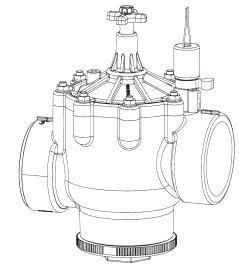

VALVES

100 SERIES CENTURY PLUS ELECTRIC GLOBE/ANGLE

MODEL NUMBERS:

- 100P1
- 100P1.5
- 100P2
- 100P3

REF.#	DESCRIPTION	100P1 PART NO.	100P1.5 PART NO.	100P2 PART NO.	100P3 PART NO.
1	Solenoid Assy., 24 VAC, 60 Hz	R811-24VACG	R811-24VACG	R811-24VACG	R811-24VACG
1	Solenoid Assembly, 24 VAC, 50 Hz	588403	588403	588403	588403
2	Bonnet Assembly	R933601	R933601	R934601	R934601
3	Metering Rod Assembly	R-1552	R-1552	R-1552	R-1552
4	Stem Assembly	R2862-1	R2862-1	R-1032	R-1032
5	O-Ring	R688701	R688701	R688701	R688701
6	Manual Bleed Assembly	R606902	R606902	R606902	R606902
7	O-Ring	R1631	R1631	R1631	R1631
8	O-Ring	R1054	R1054	R1054	R1054
9	Diaphragm Assembly	R933501	R934201	R934501	R935001
10	Seat Seal	-----	-----	R1058	R1059
11	Retrofit Kit	R936001	R936101	R936201	R936301
12	Handle	R856101	R856101	R1017-1	R856101
	Repair Kit (Includes Ref.# 3, 7, 8 & 9)	R100P1	R100P1	R100P1	R100P1
	Retrofit Kit Screws (100)	R739001	R739001	R739001	R739001