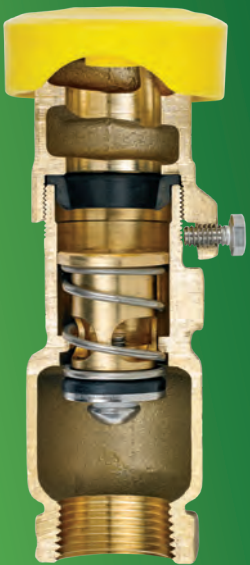

Ultra Brass™ *Gold Series* Quick Coupler Valves

DURABLE SOLID BRASS, SINGLE SLOT/LUG ESSENTIALS BUILT TO LAST.

Underhill Valves are Constructed of Solid Red Brass and Stainless Steel, with High Visibility Vinyl Covers, Our Valves Incorporate Rugged 1 and 2 Piece Design Options.

QVS Series

ONE PIECE BODY/SINGLE SLOT

- Red Brass
- Interchanges with Rain Bird, Toro, Hunter & Buckner
- Stainless Steel Accessories
- Spring Loaded Vinyl Covers

Part # QV-075R
1-piece Valve
(3/4" FPT inlet)

Part # QV-100R
1-piece Valve
(1" FPT inlet)

Part # QV-150R
1-piece Valve
(1 1/2" FPT inlet)

Cutaway of
2-Piece Valve

Part # QV-075-2P
2-piece Valve
(3/4" FPT inlet)

Part # QV-100-2P
2-piece Valve
(1" FPT inlet)

QVD Series

TWO PIECE BODY/SINGLE SLOT

- Red Brass
- Interchanges with Rain Bird, Toro, Hunter & Buckner
- Stainless Steel Accessories
- Spring Loaded Vinyl Covers

Cross Reference Chart

Single Piece Body - Brass Quick Couplers					
Underhill Model No.	Description	Buckner	Rain Bird	Toro	Hunter
QV-075R	3/4" Quick Coupler w/ Yellow Rubber Cover	QCVO75R	3RC	473-01	N/A
QV-100R	1" Quick Coupler w/ Yellow Rubber Cover	QCV100R	33DRC	473-21	N/A
QV-150R	1 1/2" Quick Coupler w/ Yellow Rubber Cover	QCV151R	N/A	476-01	N/A
Two-Piece Body - Brass Quick Couplers					
Underhill Model No.	Description	Buckner	Rain Bird	Toro	Hunter
QV-075-2P	3/4" Quick Coupler w/ Yellow Rubber Cover	QB33RC07	N/A	N/A	N/A
QV-100-2P	1" Quick Coupler w/ Yellow Rubber Cover	QB44RC10	44-RC	100-2SLVC	HQ-44