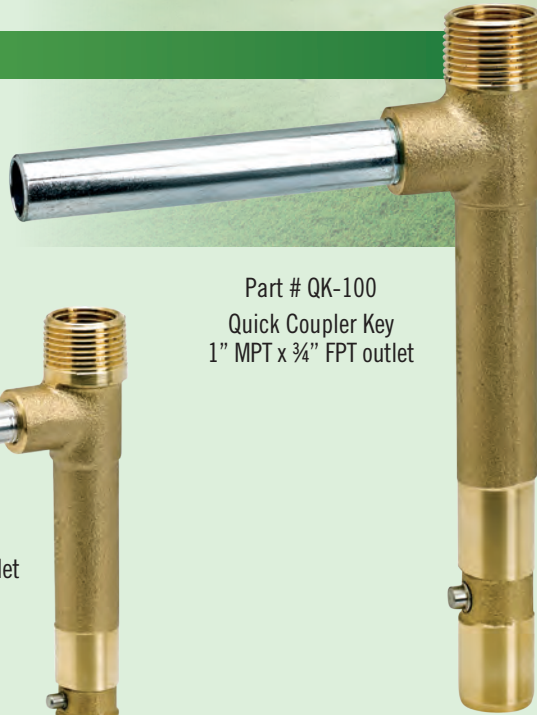

Ultra Brass™ Gold Series Quick Coupler Keys

ULTRA BRASS KEYS ARE HEAVY DUTY SOLID BRASS WITH STAINLESS STEEL

Single Lug designed to fit Underhill Ultra Brass Quick Coupler QVS Series 1-Piece Valves, And QVD Series 2-Piece Valves, Also Compatible with Other Popular Valve Brands.

(See Cross Reference Chart Below)

QKS Series

- Red Brass
- Works with Both One Piece and Two Piece Quick Couplers
- Interchanges with Rain Bird, Toro, Hunter & Buckner
- Heavy Duty Galvanized Handles
- Stainless Steel; Single Lug on all models

Part # QK-100
Quick Coupler Key
1" MPT x 3/4" FPT outlet

Part # QK-075
Quick Coupler Key
3/4" MPT x 1/2" FPT outlet

Stainless Steel Lugs
for Longer Life

Part # QK-151
Quick Coupler Key
1 1/2" MPT x 1 1/4" FPT outlet

Cross Reference Chart

Brass Quick Coupler Keys (Single Lug) - Fits the Following Quick Couplers

Underhill Model No.	Description	Buckner	Rain Bird	Toro	Hunter
QK-075	3/4" MPT x 1/2" FPT Key	Q33K07	33DK	463-01	N/A
QK-100	1" MPT x 3/4" FPT Key	QB44K10	44K	464-01	HK-44
QK-151	1 1/2" MPT x 1 1/4" FPT Key	QC151	7K	466-01	N/A