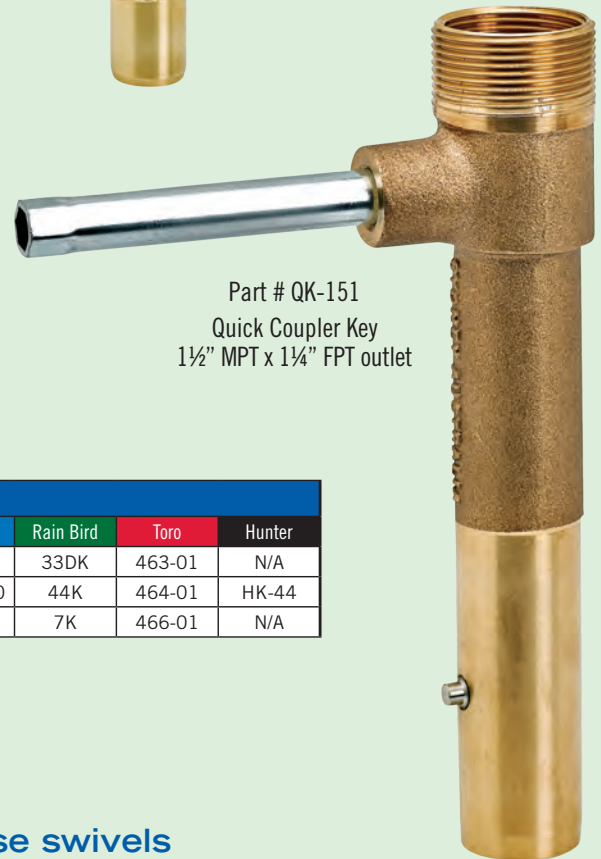

Ultra Brass™ Gold Series Quick Coupler Keys

ULTRA BRASS KEYS ARE HEAVY DUTY SOLID BRASS WITH STAINLESS STEEL

Single Lug designed to fit Underhill Ultra Brass Quick Coupler QVS Series 1-Piece Valves, And QVD Series 2-Piece Valves, Also Compatible with Other Popular Valve Brands.

(See Cross Reference Chart Below)

QKS Series

- Red Brass
- Works with Both One Piece and Two Piece Quick Couplers
- Interchanges with Rain Bird, Toro, Hunter & Buckner
- Heavy Duty Galvanized Handles
- Stainless Steel; Single Lug on all models

Part # QK-100
Quick Coupler Key
1" MPT x 3/4" FPT outlet

Part # QK-075
Quick Coupler Key
3/4" MPT x 1/2" FPT outlet

Stainless Steel Lugs
for Longer Life

Part # QK-151
Quick Coupler Key
1 1/2" MPT x 1 1/4" FPT outlet

Cross Reference Chart

Brass Quick Coupler Keys (Single Lug) - Fits the Following Quick Couplers

Underhill Model No.	Description	Buckner	Rain Bird	Toro	Hunter
QK-075	3/4" MPT x 1/2" FPT Key	Q33K07	33DK	463-01	N/A
QK-100	1" MPT x 3/4" FPT Key	QB44K10	44K	464-01	HK-44
QK-151	1 1/2" MPT x 1 1/4" FPT Key	QC151	7K	466-01	N/A