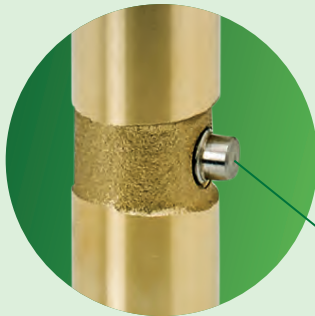

Ultra Brass™ Gold Series Quick Coupler Keys

ULTRA BRASS KEYS ARE HEAVY DUTY SOLID BRASS WITH STAINLESS STEEL

Single Lug designed to fit Underhill Ultra Brass Quick Coupler QVS Series 1-Piece Valves, And QVD Series 2-Piece Valves, Also Compatible with Other Popular Valve Brands.

(See Cross Reference Chart Below)

QKS Series

- Red Brass
- Works with Both One Piece and Two Piece Quick Couplers
- Interchanges with Rain Bird, Toro, Hunter & Buckner
- Heavy Duty Galvanized Handles
- Stainless Steel; Single Lug on all models

Part # QK-100
Quick Coupler Key
1" MPT x 3/4" FPT outlet

Part # QK-075
Quick Coupler Key
3/4" MPT x 1/2" FPT outlet

Stainless Steel Lugs
for Longer Life

Part # QK-151
Quick Coupler Key
1 1/2" MPT x 1 1/4" FPT outlet

Cross Reference Chart

Brass Quick Coupler Keys (Single Lug) - Fits the Following Quick Couplers

Underhill Model No.	Description	Buckner	Rain Bird	Toro	Hunter
QK-075	3/4" MPT x 1/2" FPT Key	Q33K07	33DK	463-01	N/A
QK-100	1" MPT x 3/4" FPT Key	QB44K10	44K	464-01	HK-44
QK-151	1 1/2" MPT x 1 1/4" FPT Key	QC151	7K	466-01	N/A