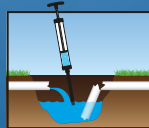

GULPTM PRO

PREMIUM WATER REMOVAL PUMPS

Discharge Hose (36")

GULP PRO PUMP

- 19 oz./stroke
- 14" clear pump chamber
- 36" outlet hose

Part # A-G1236-C

22" with 36" length hose

GULP PRO SYRINGE

- 24 oz./stroke
- 12" pump chamber

Part # A-G12S-C

24" with 17" length tube

GULPTM PRO is also great for these applications:

fountains

pipe repair

boats

toilets

spas

and more!

Replacement parts available

ordering

- | | |
|------------------|--|
| Part # A-G3672CK | BIG GULP PRO Pump w/ 72" Outlet Hose |
| Part # A-G1236-C | GULP PRO Pump w/ 36" Outlet Hose |
| Part # A-G12S-C | GULP PRO Syringe |
| Part # A-GRPBV | GULP PRO Bottom Valve |
| Part # A-GMG2 | GULP PRO MudGuard |
| Part # A-GRPD | GULP PRO Diaphragm & Plunger (2) |
| Part # A-GRPTE | GULP PRO Top Elbow |
| Part # A-GRPSD | GULP PRO Syringe Diaphragm & Plunger (2) |
| Part # A-GTUB-C2 | GULP PRO Outlet hose - 100ft. Roll |
| Part # A-GBV | GULP Bottom Valve (Pumps 2019 and prior) |
| Part # A-GMG | GULP MudGuard (Pumps 2019 and prior) |
| Part # A-GTUB-C | Outlet hose - 100ft. Roll (Pumps 2019 and prior) |