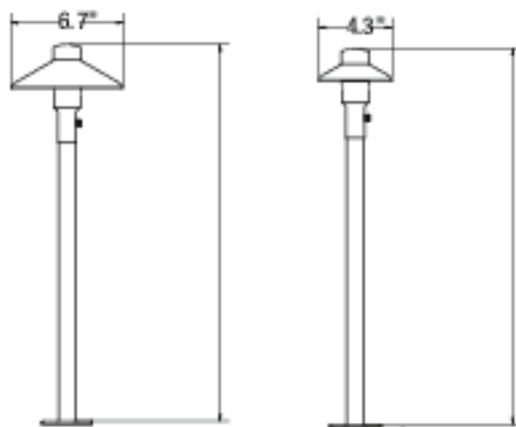

UNIQUE

LIGHTING SYSTEMS®

Mercury 4 & 7

Area Light

Odyssey Series

PRODUCT SPECIFICATIONS

PROJECT:	
MODEL #:	
LAMP(S):	
NOTES:	

M7- (Std) 21" Overall height
M712- 15" Overall height
M724- 27" Overall height
M736- 39" Overall height
M748- 51" Overall height

M4- (Std) 20.5" Overall height
M412- 14.5" Overall height
M424- 26.45" Overall height
M436- 38.5" Overall height
M448- 50.5" Overall height

Specifications:

- Solid brass construction
- Adjustable brass collar
- Specification grade beryllium copper socket
- Premium grade direct burial cable
- Frosted borosilicate lens
- 2W max. LED lamp / 20W max. halogen
- Slotted composite stake with brass threaded insert included
- Weathered brass finish standard
- Limited lifetime warranty

Light Distribution Cones:

N/A

NOTE: Light cones are depicted without supplied lenses. Maximum wattage shown, for all other wattage options please refer to uniquelighting.com/beamspreads.

Unique Lighting Systems® reserves the right to modify the design and/or construction of the fixtures shown without further notification.