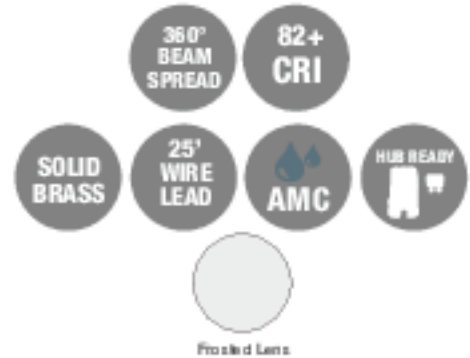

UNIQUE

LIGHTING SYSTEMS®

Mercury 4 & 7

Area Light

Odyssey Series

PRODUCT SPECIFICATIONS

PROJECT:	
MODEL #:	
LAMP(S):	
NOTES:	

M7- (Std) 21" Overall height
M712- 15" Overall height
M724- 27" Overall height
M736- 39" Overall height
M748- 51" Overall height

M4- (Std) 20.5" Overall height
M412- 14.5" Overall height
M424- 26.45" Overall height
M436- 38.5" Overall height
M448- 50.5" Overall height

Specifications:

- Solid brass construction
- Adjustable brass collar
- Specification grade beryllium copper socket
- Premium grade direct burial cable
- Frosted borosilicate lens
- 2W max. LED lamp / 20W max. halogen
- Slotted composite stake with brass threaded insert included
- Weathered brass finish standard
- Limited lifetime warranty

Light Distribution Cones:

N/A

NOTE: Light cones are depicted without supplied lenses. Maximum wattage shown, for all other wattage options please refer to uniquelighting.com/beamspreads.

Unique Lighting Systems® reserves the right to modify the design and/or construction of the fixtures shown without further notification.