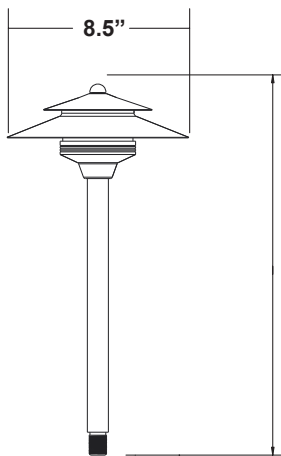

## PRODUCT SPECIFICATIONS

PROJECT:	
MODEL #:	
LAMP(S):	
NOTES:	

SA= (Std.) 22" Overall height  
SA12= 16" Overall height  
SA24= 28" Overall height  
SA36= 40" Overall height  
SA48= 52" Overall height

## Specifications:

- Solid brass construction
- Machined brass collar
- High temperature double o-ring retention collar
- Specification grade beryllium copper socket
- Premium grade direct burial cable
- Frosted borosilicate lens
- 2W max. LED lamp / 20W max. halogen
- Large Stabilizer mounting stake included
- Weathered brass finish standard
- Limited lifetime warranty