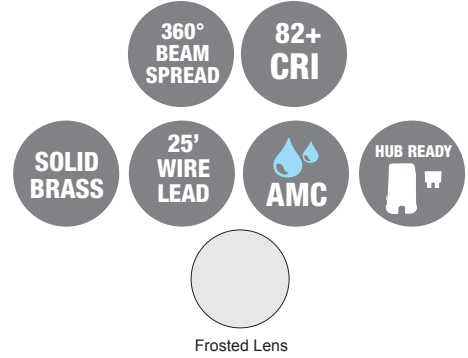

## PRODUCT SPECIFICATIONS

PROJECT:	
MODEL #:	
LAMP(S):	
NOTES:	

SA= (Std.) 22" Overall height  
SA12= 16" Overall height  
SA24= 28" Overall height  
SA36= 40" Overall height  
SA48= 52" Overall height

## Specifications:

- Solid brass construction
- Machined brass collar
- High temperature double o-ring retention collar
- Specification grade beryllium copper socket
- Premium grade direct burial cable
- Frosted borosilicate lens
- 2W max. LED lamp / 20W max. halogen
- Large Stabilizer mounting stake included
- Weathered brass finish standard
- Limited lifetime warranty