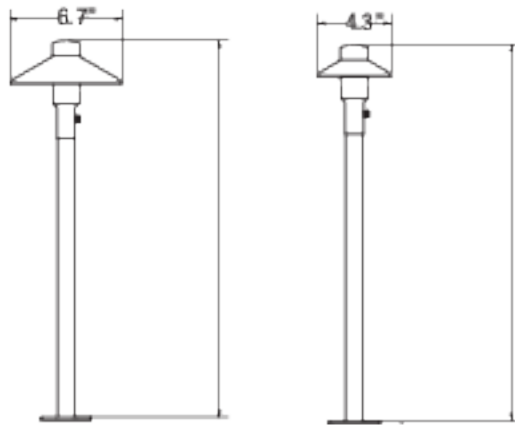

### PRODUCT SPECIFICATIONS

PROJECT:	
MODEL #:	
LAMP(S):	
NOTES:	

M7— (Std.) 21" Overall height  
M712— 15" Overall height  
M724— 27" Overall height  
M736— 39" Overall height  
M748— 51" Overall height

M4— (Std.) 20.5" Overall height  
M412— 14.5" Overall height  
M424— 26.45" Overall height  
M436— 38.5" Overall height  
M448— 50.5" Overall height