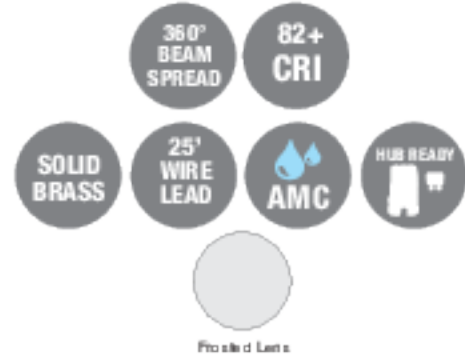

### PRODUCT SPECIFICATIONS

PROJECT:	
MODEL #:	
LAMP(S):	
NOTES:	

M7— (Std.) 21" Overall height  
M712— 15" Overall height  
M724— 27" Overall height  
M736— 39" Overall height  
M748— 51" Overall height