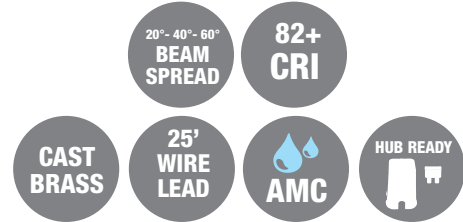

## PRODUCT SPECIFICATIONS

PROJECT:	
MODEL #:	
LAMP(S):	
NOTES:	

Ey lid = 5.5" Overall height  
Star Grate = 4.8" Overall height  
Flat = 4.5" Overall height

### Specifications:

- Solid cast brass and composite construction
- High temperature silicone o-rings
- Specification grade, beryllium copper socket
- Premium grade direct burial cable
- AMC - Anti-Moisture Connections
- 8W max. LED lamp / 20W max. halogen
- Large PBT sleeve included
- Weathered brass finish standard
- 15 year warranty