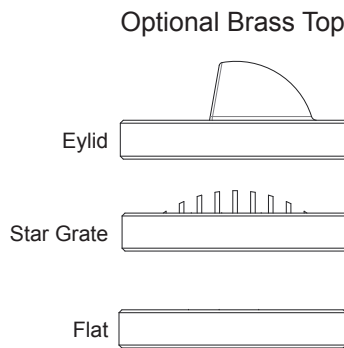

## PRODUCT SPECIFICATIONS

PROJECT:	
MODEL #:	
LAMP(S):	
NOTES:	

Ey lid = 5.5" Overall height  
Star Grate = 4.8" Overall height  
Flat = 4.5" Overall height