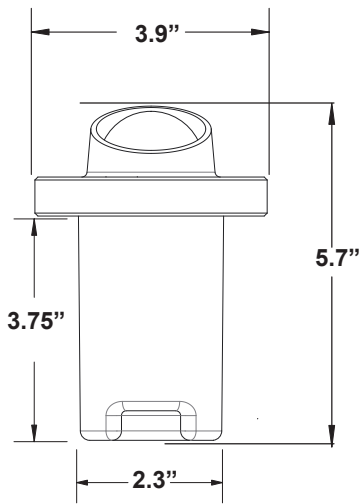

## PRODUCT SPECIFICATIONS

PROJECT:	
MODEL #:	
LAMP(S):	
NOTES:	

Ey lid = 5.5" Overall height  
Star Grate = 4.8" Overall height  
Flat = 4.5" Overall height

### LED-8W-CM6FL27K

	Center Beam fc	Beam Width	
4.3R	81.8 fc	3.0 ft	3.1 ft
8.7R	20.0 fc	6.2 ft	6.2 ft
13.0R	8.95 fc	9.2 ft	9.2 ft
17.3R	5.06 fc	12.3 ft	12.3 ft
21.7R	3.21 fc	15.4 ft	15.4 ft
26.0R	2.24 fc	18.4 ft	18.4 ft