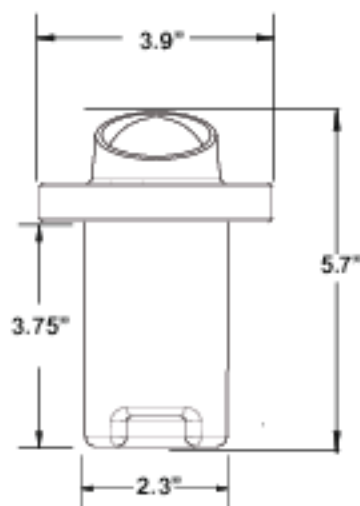

UNIQUE LIGHTING SYSTEMS®

Nova
Well Light
Knights Series

PRODUCT SPECIFICATIONS

PROJECT:	
MODEL #:	
LAMP(S):	
NOTES:	

Eyild = 5.5" Overall height
Star Grate = 4.8" Overall height
Flat = 4.5" Overall height

Optional Brass Top

Specifications:

- Solid cast brass and composite construction
- High temperature silicone o-rings
- Specification grade, beryllium copper socket
- Premium grade direct burial cable
- AMC - Anti-Moisture Connections
- 8W max. LED lamp / 20W max. halogen
- Large PBT sleeve included
- Weathered brass finish standard
- 15 year warranty

Light Distribution Cones:

LED-8W-CM6FL27K

LED-8W-CM6FL30K

NOTE: Light cones are depicted without supplied lenses. Maximum wattage shown, for all other wattage options please refer to uniquelighting.com/beamspreads.