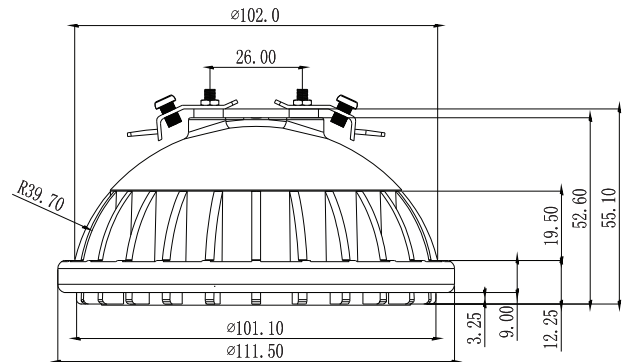

FLEX GOLD™ Series LED Lamp

PROJECT:	
TYPE:	
CATALOG NUMBER:	
LAMP(S):	
NOTES:	

TYPE: PAR36

POWER: 13 Watt

VOLTAGE RANGE: 10 -15 VAC

LUMEN: 800

LAMP LIFE: 40,000 hr.

BEAM SPREAD: 32° Flood

COLOR TEMP.: 2700K Warm White

VOLT AMPS: 20.8 VA

Dimensions:

All dimensions in mm.

MODEL NUMBER

LED-13W-CPFL27K

LAMP FACTS

- Lamp can last up to 13.5 yrs. (based on 8hrs. per day)
- 80 % more efficient than halogen equivalent
- LED produces zero UV
- Mercury free
- 82 or above CRI (Color Rendering Index)
- Five year warranty