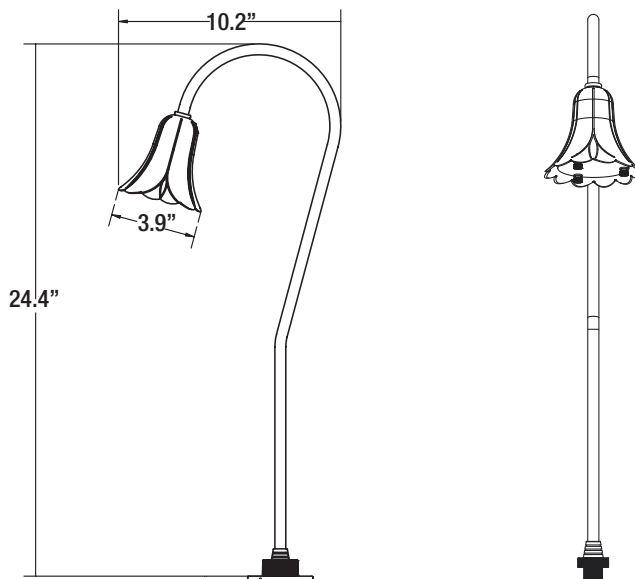

PRODUCT SPECIFICATIONS

PROJECT:	
MODEL #:	
LAMP(S):	
NOTES:	

Specifications:

- Solid brass construction
- Specification grade beryllium copper socket
- Premium grade direct burial cable
- Frosted borosilicate lens
- 2W max. LED lamp / 20W max. halogen
- Slotted composite stake with brass threaded insert included
- Weathered brass finish standard
- Limited lifetime warranty

Light Distribution Cones:
N/A

NOTE: Light cones are depicted without supplied lenses. Maximum wattage shown, for all other wattage options please refer to uniquelighting.com/beamspreads.

UL 2108:2004 R12.07
CSA C22.2.9.0-96 (R2006)