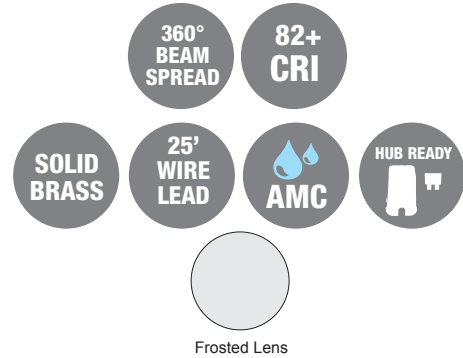

PRODUCT SPECIFICATIONS

PROJECT:	
MODEL #:	
LAMP(S):	
NOTES:	

Specifications:

- Solid brass construction
- Specification grade beryllium copper socket
- Premium grade direct burial cable
- Frosted borosilicate lens
- 2W max. LED lamp / 20W max. halogen
- Slotted composite stake with brass threaded insert included
- Weathered brass finish standard
- Limited lifetime warranty

Light Distribution Cones:
N/A

NOTE: Light cones are depicted without supplied lenses. Maximum wattage shown, for all other wattage options please refer to uniquelighting.com/beamspreads.

UL 2108:2004 R12.07
CSA C22.2.9.0-96 (R2006)