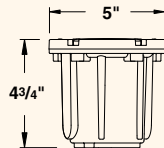

**5262** Aluminum | 50 W max (halogen) | MR-16 Lamp or LED | LN-20 BAB/FG Std

**5263** Aluminum | 50 W max (halogen) | MR-16 Lamp or LED | LN-20 BAB/FG Std

**LED SPECIFICATIONS** Look for this mark on products where LED options are available.