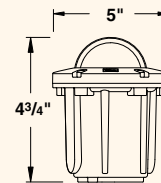

**5262** Aluminum | 50 W max (halogen) | MR-16 Lamp or LED | LN-20 BAB/FG Std

**5263** Aluminum | 50 W max (halogen) | MR-16 Lamp or LED | LN-20 BAB/FG Std

**LED SPECIFICATIONS** Look for this mark on products where LED options are available.