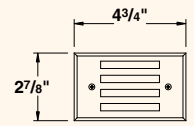

**4241** Aluminum | 20 W max (halogen) | T3 Lamp or LED | LN-10 T3 Hal. Std

**4242** Aluminum | 20 W max (halogen) | T3 Lamp or LED | LN-10 T3 Hal. Std

**4243** Aluminum | 20 W max (halogen) | T3 Lamp or LED | LN-10 T3 Hal. Std