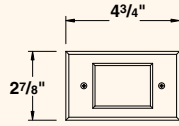

**4241** Aluminum | 20 W max (halogen) | T3 Lamp or LED | LN-10 T3 Hal. Std

**4242** Aluminum | 20 W max (halogen) | T3 Lamp or LED | LN-10 T3 Hal. Std

**4243** Aluminum | 20 W max (halogen) | T3 Lamp or LED | LN-10 T3 Hal. Std