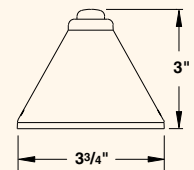

4250 Aluminum | 20 W max (halogen) | T3 Lamp or LED | LN-10 T3 Hal. Std

LED SPECIFICATIONS Look for this mark on products where LED options are available.

LED Lamp

High Output Plug-in LED lamp with Vista exclusive smart-driver, powered to operate for 30,000 hours with an operating voltage of 9-15 VAC. See page 128 for extended specifications and options.

Integrated LED

High Output LED lamp assembly with Vista exclusive smart-driver, powered to operate for 50,000 hours with an operating voltage of 9-15 VAC. See page 130 for extended specifications and options.

ORDERING INFORMATION Select appropriate choice from each column

example: SL-4242-B-10 T3

Mounting	No.	Finish	Lamp
SL Step light	4241	B Black	LAMP
	4242	Z Architectural Bronze	See reference codes, pages 128-130
	4243	DZ Dark Bronze	
	4245	LZ Light Bronze	INTEGRATED LED
	4246	SB Special Bronze	4241, 4242, 4243, 4250:
	4250	G Verde	See reference codes, page 130, group B
		P Pewter	
		BR Architectural Brick	4245, 4246:
		GT Granite	See reference codes, page 130, group C
		TC Terracotta	
		R Rust	
		HG Hunter Green	
		M Mocha	
		WB Weathered Bronze	
		WI Weathered Iron	
		W White	

NOTE: not all accessories are available for all fixtures. See footnotes below before ordering. Fixtures shipped with standard lamp, unless otherwise specified, and with specified mounting hardware.