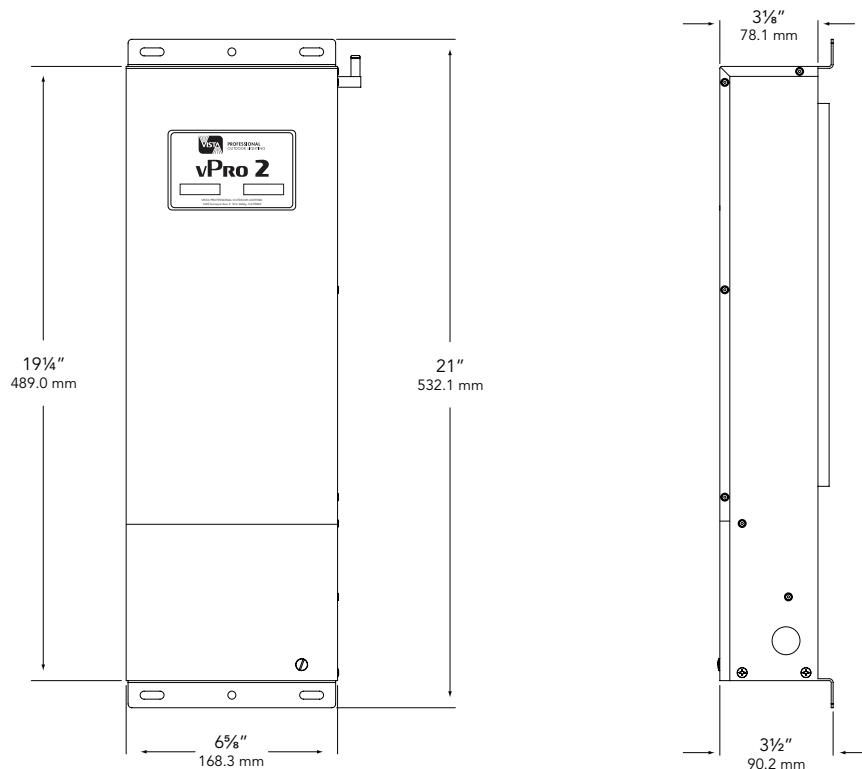

**PROFESSIONAL
OUTDOOR LIGHTING**

Type: _____
Model: _____
Project: _____

SPECIFICATION SHEET

MODEL vPRO 2 Landscape Series • Transformers • Power Supply

TRANSFORMER SPECIFICATIONS:

EXTERIOR CONSTRUCTION:

20-gauge polished, top-grade domestic, 304 stainless steel.

FINISH:

Polished stainless steel with Smudge-Free clear powder-coat. Also, polyester powder-coat finish available in Black, Verde, Architectural Brick, Architectural Bronze, Light Bronze, Dark Bronze, Special Bronze, Granite, Pewter, Terracotta, Rust, Hunter Green, Mocha, Weathered Bronze, Weathered Iron, and White.

TRANSFORMER CHARACTERISTICS:

Available Power Rating: 75 - 300 Watts.

Primary Voltage: 120 Volts (Also available in 240V, 50 or 60 cycle - special order only.)

Secondary Voltage: Fully dimable, user selected 12 or 15 Volts.

Solid State power supply.

Downloadable app allows control by approved Bluetooth® 4.0 enabled device. Astronomic programming with multiple on/off and dimming.

TERMINALS:

Extra-large terminal strip for multiple low voltage cable connections.

WIRING:

6-foot, heavy-gauge, grounded, water-resistant power cord with integrally molded plug.

CERTIFICATION:

UL Listed to U.S. safety standards for landscape lighting transformers (UL 1838).

All Vista transformers are **MADE IN THE U.S.A.**

DIMENSIONS:

Vista Professional Outdoor Lighting reserves the right to modify the design and/or construction of the fixture shown without further notification.