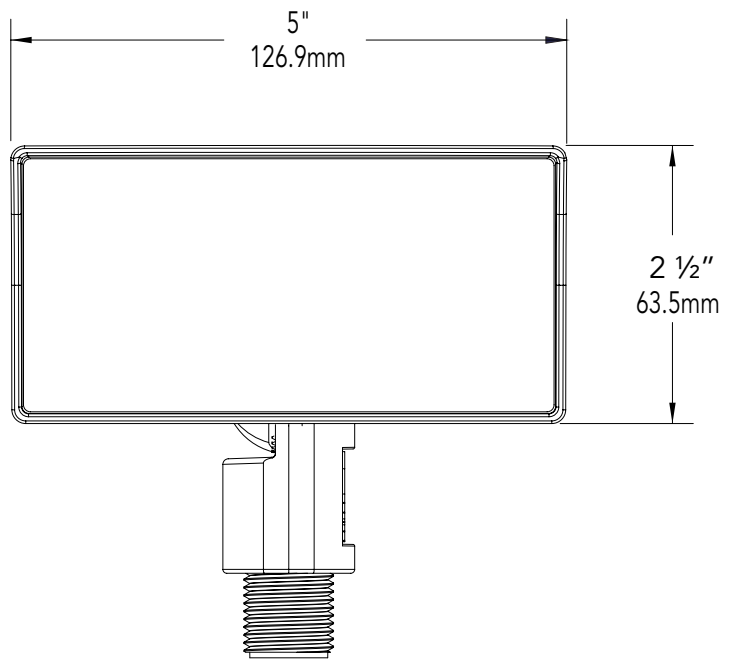

**PROFESSIONAL
OUTDOOR LIGHTING**

Type:

Model:

Project:

SPECIFICATION SHEET

MODEL 5106 Landscape Series • Up & Accent Lights

FIXTURE SPECIFICATIONS:

HOUSING:

Die-cast, copper-free aluminum.

FINISH:

Durable powder coat finish available in Black, Architectural Bronze, Dark Bronze, Granite, White, Architectural Brick, Light Bronze, Special Bronze, Glossy Gray, Rust, Hunter Green, Weathered Bronze, Weathered Iron, Graphite Metallic, Verde, Pewter, Mocha and Olde Finish. Custom Powder coat finishes available on request.

LENS:

Tempered, shock and heat resistant, soda-lime glass lens.

LAMP TYPE:

LED Lamp Only - 2W, 3W & 4W (3W is standard). Color temperature available in W-Warm (3000K), N-Neutral (4000K), C-Cool (5000K).

ELECTRICAL:

Input voltage range 9 - 15V AC regulated to achieve uniform illumination throughout the cable run of fixtures. Integral surge & reverse polarity protection.

MOUNTING:

Injection-molded composite adjustable knuckle with ½" NPS stem. Fixture may be mounted into threaded hubs in junction boxes, ground stakes (GR), tree mount boxes (TR), or mounting canopies (WR).

FASTENERS:

All fasteners are stainless steel.

WIRING:

Prewired with a three-foot pigtail of 18-2 direct-burial cable and underground connectors for a secure connection to supply cable.

All Vista luminaires are [MADE IN U.S.A.](#)

DIMENSIONS:

Vista Professional Outdoor Lighting reserves the right to modify the design and/or construction of the fixture shown without further notification.