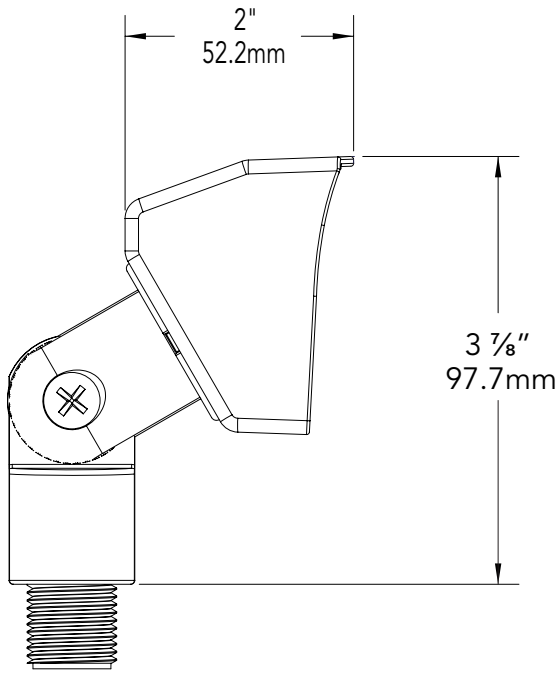

**PROFESSIONAL
OUTDOOR LIGHTING**

Type:

Model:

Project:

SPECIFICATION SHEET

MODEL 5106 Landscape Series • Up & Accent Lights

FIXTURE SPECIFICATIONS:

HOUSING:

Die-cast, copper-free aluminum.

FINISH:

Durable powder coat finish available in Black, Architectural Bronze, Dark Bronze, Granite, White, Architectural Brick, Light Bronze, Special Bronze, Glossy Gray, Rust, Hunter Green, Weathered Bronze, Weathered Iron, Graphite Metallic, Verde, Pewter, Mocha and Olde Finish. Custom Powder coat finishes available on request.

LENS:

Tempered, shock and heat resistant, soda-lime glass lens.

LAMP TYPE:

LED Lamp Only - 2W, 3W & 4W (3W is standard). Color temperature available in W-Warm (3000K), N-Neutral (4000K), C-Cool (5000K).

ELECTRICAL:

Input voltage range 9 - 15V AC regulated to achieve uniform illumination throughout the cable run of fixtures. Integral surge & reverse polarity protection.

MOUNTING:

Injection-molded composite adjustable knuckle with ½" NPS stem. Fixture may be mounted into threaded hubs in junction boxes, ground stakes (GR), tree mount boxes (TR), or mounting canopies (WR).

FASTENERS:

All fasteners are stainless steel.

WIRING:

Prewired with a three-foot pigtail of 18-2 direct-burial cable and underground connectors for a secure connection to supply cable.

All Vista luminaires are [MADE IN U.S.A.](#)

DIMENSIONS:

Vista Professional Outdoor Lighting reserves the right to modify the design and/or construction of the fixture shown without further notification.