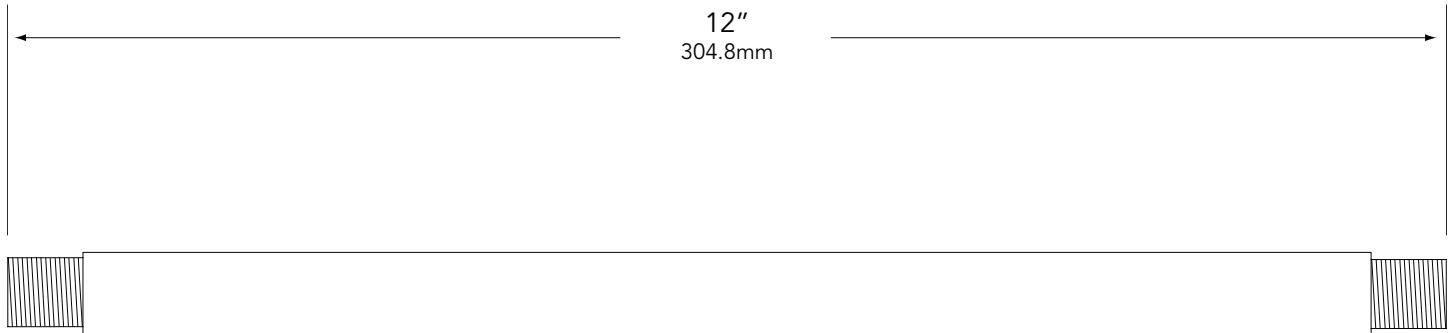

PROFESSIONAL
OUTDOOR LIGHTING

Type: _____

Model: _____

Project: _____

SPECIFICATION SHEET

MODEL AS-112 Landscape Series • Accessories • Mounting Stem

SPECIFICATIONS:

CONSTRUCTION:

1/2" schedule-40 aluminum pipe with 1/2" NPT on both ends

FINISH:

Polyester powder-coat finish available in Black, Verde, Architectural Brick, Architectural Bronze, Light Bronze, Dark Bronze, Granite, Pewter, Terracotta, Rust, Hunter Green, Mocha, Weathered Bronze, Weathered Iron, and White.

All Vista accessories are **MADE IN THE U.S.A.**

DIMENSIONS:

Vista Professional Outdoor Lighting reserves the right to modify the design and/or construction of the fixture shown without further notification.