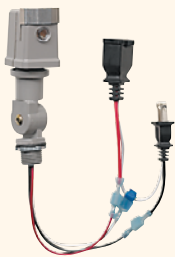

Transformer Accessories

RPM-100

Remote Photocell Module

DTC-170

Digital 7-Day Electronic Timer

DTC-200

Digital 28-Setting Astronomic Timer

TC-112

24-Hr Electromechanical Timer

DTC-210

Dual Output Digital 28 Setting Astronomic Timer

ICC-150

Irrigation Controller Coupler (for RP transformers only)

FPC-150

Field Installed Photocell, Swivel Mount and Wire Harness

FPC-170

Field Installed Photocell, Swivel Mount

FPC-160

Field Installed, Fixed Position Photocell

RP-2004

Field Installed Photocell, for use with RPM-100

ORDERING INFORMATION Select appropriate choice from each column

example: ES-150-RP

Model	Wattage	Finish (Clear Coat finish is standard for ES-150)		Control Option
ES	150	B Black	GT Granite	RP RPM-100 Remote photocell with electronic timer included
ITT	300 600	Z Architectural Bronze	TC Terracotta	T TC-112 Mechanical timer included
		DZ Dark Bronze	R Rust	Not Available
		LZ Light Bronze	HG Hunter Green	
		SB Special Bronze	M Mocha	
		G Verde	WB Weathered Bronze	
		P Pewter	WI Weathered Iron	
		BR Architectural Brick	W White	