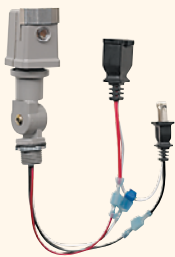

**Transformer Accessories**

**RPM-100**

Remote Photocell Module

**DTC-170**

Digital 7-Day Electronic Timer

**DTC-200**

Digital 28-Setting Astronomic Timer

**TC-112**

24-Hr Electromechanical Timer

**DTC-210**

Dual Output Digital 28 Setting Astronomic Timer

**ICC-150**

Irrigation Controller Coupler (for RP transformers only)

**FPC-150**

Field Installed Photocell, Swivel Mount and Wire Harness

**FPC-170**

Field Installed Photocell, Swivel Mount

**FPC-160**

Field Installed, Fixed Position Photocell

**RP-2004**

Field Installed Photocell, for use with RPM-100

**ORDERING INFORMATION** Select appropriate choice from each column

example: ES-150-RP

Model	Wattage	Finish (Clear Coat finish is standard for ES-150)		Control Option
ES	150	B Black	GT Granite	RP RPM-100 Remote photocell with electronic timer included
ITT	300 600	Z Architectural Bronze	TC Terracotta	T TC-112 Mechanical timer included
		DZ Dark Bronze	R Rust	Not Available
		LZ Light Bronze	HG Hunter Green	
		SB Special Bronze	M Mocha	
		G Verde	WB Weathered Bronze	
		P Pewter	WI Weathered Iron	
		BR Architectural Brick	W White	