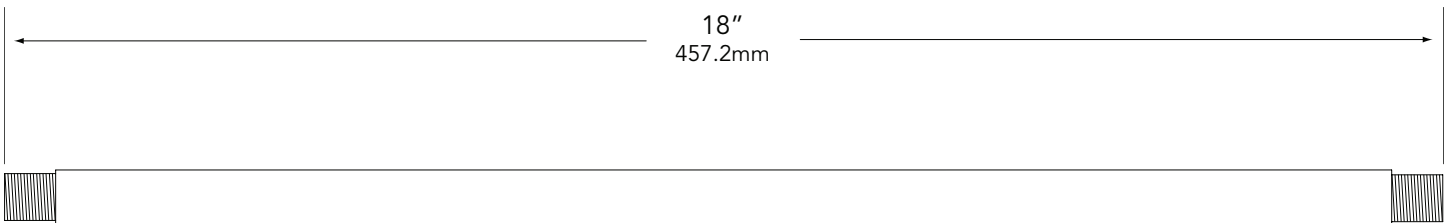

**PROFESSIONAL
OUTDOOR LIGHTING**

Type:

Model:

Project:

SPECIFICATION SHEET

MODEL AS-118 Landscape Series • Accessories • Mounting Stem

SPECIFICATIONS:

CONSTRUCTION:

½" schedule-40 aluminum pipe with ½" NPT on both ends

FINISH:

Polyester powder-coat finish available in Black, Verde, Architectural Brick, Architectural Bronze, Light Bronze, Dark Bronze, Granite, Pewter, Terracotta, Rust, Hunter Green, Mocha, Weathered Bronze, Weathered Iron, and White.

All Vista accessories are **MADE IN THE U.S.A.**

DIMENSIONS:

Vista Professional Outdoor Lighting reserves the right to modify the design and/or construction of the fixture shown without further notification.