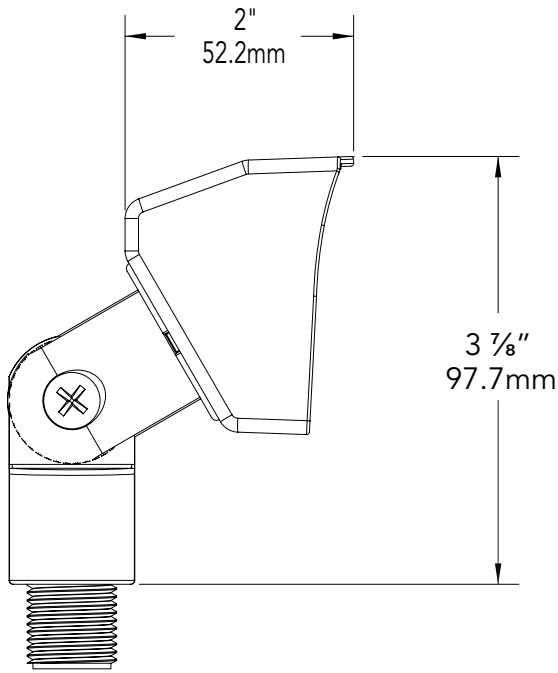

**ELECTRICAL:**

Input voltage range 9 - 15V AC regulated to achieve uniform illumination throughout the cable run of fixtures. Integral surge & reverse polarity protection.

**MOUNTING:**

Injection-molded composite adjustable knuckle with 1/2" NPS stem. Fixture may be mounted into threaded hubs in junction boxes, ground stakes (GR), tree mount boxes (TR), or mounting canopies (WR).

**FASTENERS:**

All fasteners are stainless steel.

**WIRING:**

Prewired with a three-foot pigtail of 18-2 direct-burial cable and underground connectors for a secure connection to supply cable.

**All Vista luminaires are [MADE IN U.S.A.](#)**

#### DIMENSIONS:

*Vista Professional Outdoor Lighting reserves the right to modify the design and/or construction of the fixture shown without further notification.*