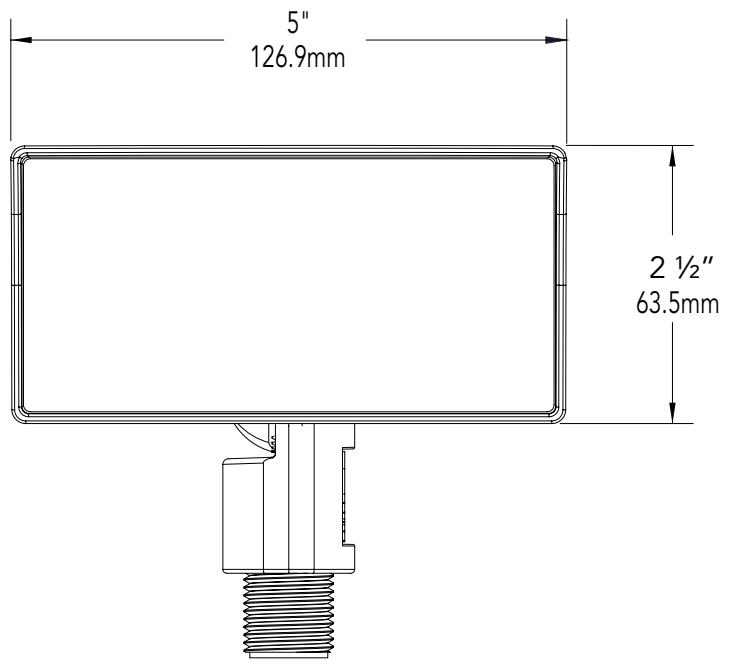

**ELECTRICAL:**

Input voltage range 9 - 15V AC regulated to achieve uniform illumination throughout the cable run of fixtures. Integral surge & reverse polarity protection.

**MOUNTING:**

Injection-molded composite adjustable knuckle with 1/2" NPS stem. Fixture may be mounted into threaded hubs in junction boxes, ground stakes (GR), tree mount boxes (TR), or mounting canopies (WR).

**FASTENERS:**

All fasteners are stainless steel.

**WIRING:**

Prewired with a three-foot pigtail of 18-2 direct-burial cable and underground connectors for a secure connection to supply cable.

**All Vista luminaires are [MADE IN U.S.A.](#)**

#### DIMENSIONS:

*Vista Professional Outdoor Lighting reserves the right to modify the design and/or construction of the fixture shown without further notification.*