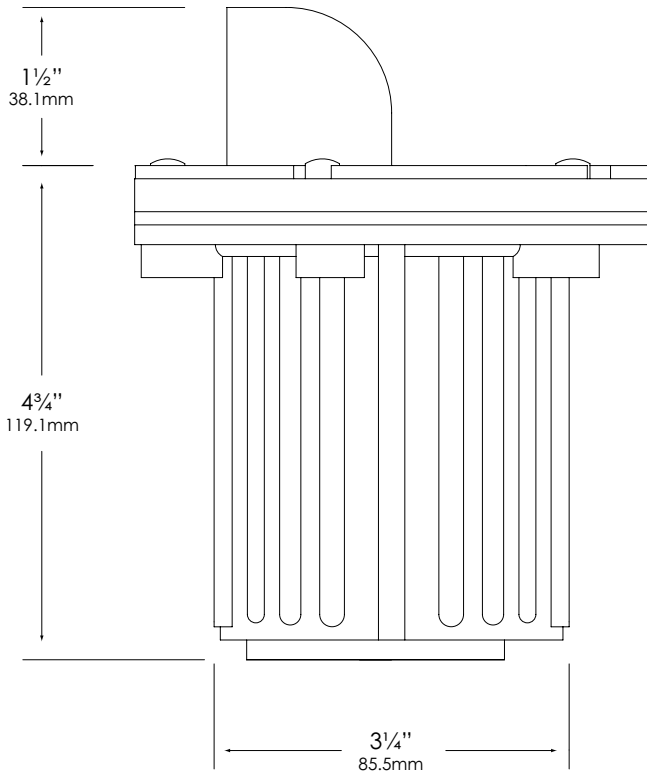

Top grade ceramic socket with nickel contacts, stainless steel springs, and Teflon-jacketed wire leads.

LENS:

Clear, tempered, shock and heat-resistant, soda-lime glass lens- crowned (convex) to promote water runoff. Optical effect lenses are available.

OPTICS/AIMING:

Adjustable lamp bracket provides up to ±25° of tilt as well as 360° rotation of housing for precise beam control. Lamp bracket can be

locked into place to prevent disrupting lamp position when relamping.

MOUNTING:

In-grade. Conduit mount fixtures have two 3/4" NPT inlets on bottom. Optional concrete mounting kit available.

FASTENERS/INSERTS:

All fasteners are stainless steel with brass inserts.

WIRING:

Prewired with a three-foot pigtail of 18-2 direct-burial cable and underground connectors for a secure connection to supply cable.

CERTIFICATION:

UL Listed to U.S. and Canadian safety standards for low voltage landscape luminaires (UL 1838). Maximum wattages allowed by Underwriters Laboratories (UL) for U.S. and Canadian markets may vary. Maximum wattages specified are Underwriters Laboratories U.S. standard. Please contact Vista for any questions about maximum wattages allowed by UL Canadian standards. This luminaire has an ingress protection rating of IP67 for protection against detrimental dust intrusion as well as penetration of water under submersion.

All Vista luminaires are [MADE IN U.S.A.](#)

DIMENSIONS:

Vista Professional Outdoor Lighting reserves the right to modify the design and/or construction of the fixture shown without further notification.