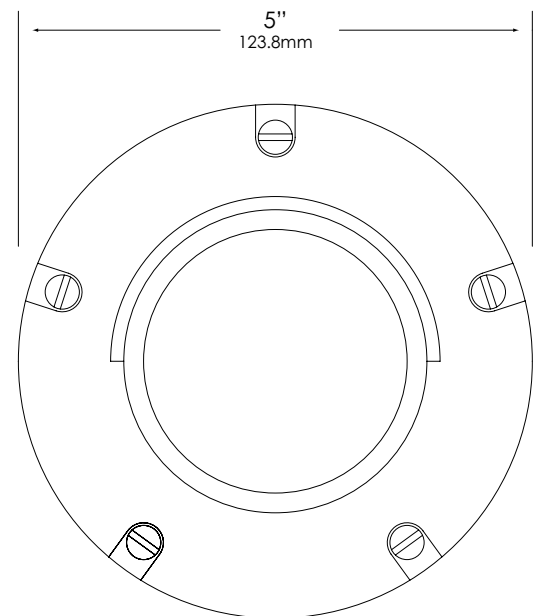

Top grade ceramic socket with nickel contacts, stainless steel springs, and Teflon-jacketed wire leads.

LENS:

Clear, tempered, shock and heat-resistant, soda-lime glass lens- crowned (convex) to promote water runoff. Optical effect lenses are available.

OPTICS/AIMING:

Adjustable lamp bracket provides up to ±25° of tilt as well as 360° rotation of housing for precise beam control. Lamp bracket can be

locked into place to prevent disrupting lamp position when relamping.

MOUNTING:

In-grade. Conduit mount fixtures have two 3/4" NPT inlets on bottom. Optional concrete mounting kit available.

FASTENERS/INSERTS:

All fasteners are stainless steel with brass inserts.

WIRING:

Prewired with a three-foot pigtail of 18-2 direct-burial cable and underground connectors for a secure connection to supply cable.

CERTIFICATION:

UL Listed to U.S. and Canadian safety standards for low voltage landscape luminaires (UL 1838). Maximum wattages allowed by Underwriters Laboratories (UL) for U.S. and Canadian markets may vary. Maximum wattages specified are Underwriters Laboratories U.S. standard. Please contact Vista for any questions about maximum wattages allowed by UL Canadian standards. This luminaire has an ingress protection rating of IP67 for protection against detrimental dust intrusion as well as penetration of water under submersion.

All Vista luminaires are [MADE IN U.S.A.](#)

DIMENSIONS:

Vista Professional Outdoor Lighting reserves the right to modify the design and/or construction of the fixture shown without further notification.