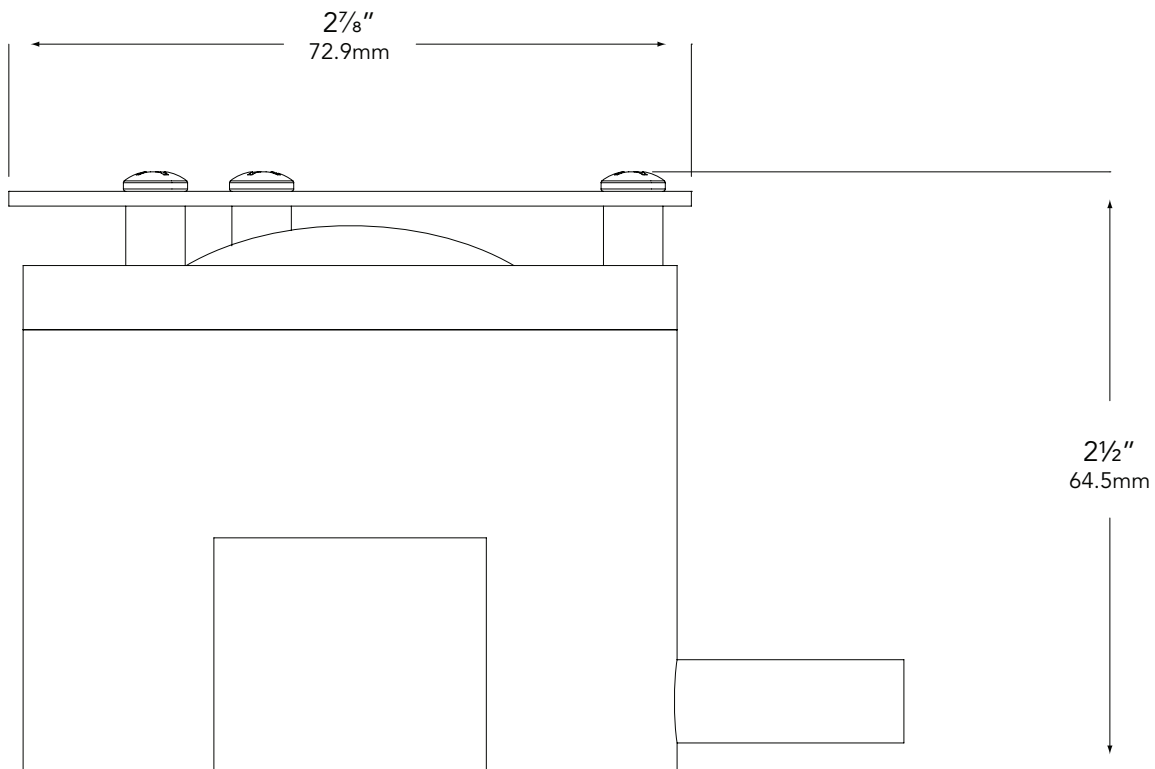

PROFESSIONAL
OUTDOOR LIGHTING

Type:

Model:

Project:

SPECIFICATION SHEET

MODEL 2114 Landscape Series • Brass & Copper • Specialty Lights

FIXTURE SPECIFICATIONS:

HOUSING:

CNC machined solid brass or stainless steel bar stock.

FINISH:

Natural brass or stainless steel.

LENS:

Convex frosted lens or clear

LAMP TYPE:

2.5W LB2ND or 5W LB5ND - 5W maximum. LED Group B

MOUNTING:

Internally weighted for stable placement underwater.

FASTENERS:

All fasteners are stainless steel.

WIRING:

Pre-wired with a fifteen-foot pigtail of 18-2 double jacketed, water-resistant cable. Connectors for a required above-water connection are also included.

All Vista luminaires are **MADE IN U.S.A.**

Caution: Follow installation instructions as well as local electrical codes when installing underwater fixtures. Underwater fixtures are NOT for use in swimming pools or spas.

DIMENSIONS:

Vista Professional Outdoor Lighting reserves the right to modify the design and/or construction of the fixture shown without further notification.