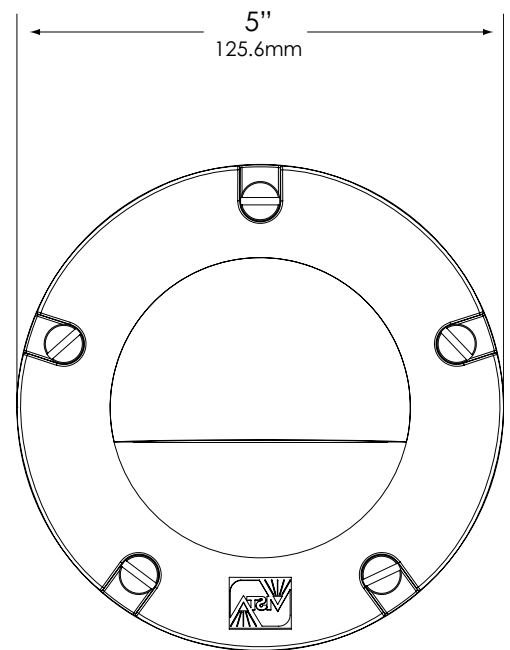

SOCKET/LAMP HOLDER:

Top grade ceramic socket with nickel contacts, stainless steel springs, and Teflon-jacketed wire leads.

LENS:

Clear, convex, tempered, shock & heat-resistant, soda-lime glass lens .

OPTICS/AIMING:

Adjustable lamp bracket provides up to 25° of tilt as well as 360° rotation of housing for precise beam control. Lamp bracket can be locked into place to prevent disrupting lamp position when relamping.

MOUNTING:

In-grade. Mounting accessories not required.

FASTENERS:

All fasteners are stainless steel.

WIRING:

Prewired with a three-foot pigtail of 18-2 direct-burial cable and underground connectors for a secure connection to supply cable.

CERTIFICATION:

UL Listed to U.S. and Canadian safety standards for low voltage landscape luminaires (UL 1838). Maximum wattages allowed by Underwriters Laboratories (UL) for U.S. and Canadian markets may vary. Maximum wattages specified are Underwriters Laboratories U.S. standard. Please contact Vista for any questions about maximum wattages allowed by UL Canadian standards.

All Vista luminaires are **MADE IN U.S.A.**

DIMENSIONS:

Vista Professional Outdoor Lighting reserves the right to modify the design and/or construction of the fixture shown without further notification.