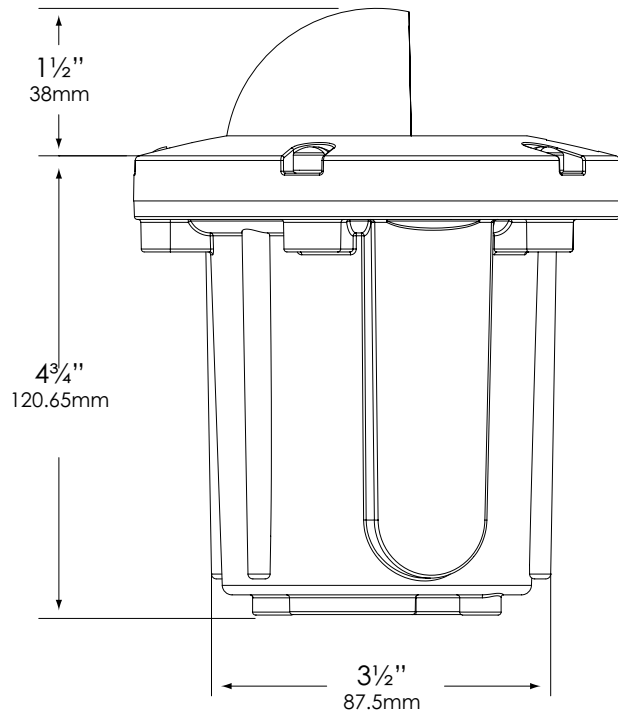

SOCKET/LAMP HOLDER:

Top grade ceramic socket with nickel contacts, stainless steel springs, and Teflon-jacketed wire leads.

LENS:

Clear, convex, tempered, shock & heat-resistant, soda-lime glass lens .

OPTICS/AIMING:

Adjustable lamp bracket provides up to 25° of tilt as well as 360° rotation of housing for precise beam control. Lamp bracket can be locked into place to prevent disrupting lamp position when relamping.

MOUNTING:

In-grade. Mounting accessories not required.

FASTENERS:

All fasteners are stainless steel.

WIRING:

Prewired with a three-foot pigtail of 18-2 direct-burial cable and underground connectors for a secure connection to supply cable.

CERTIFICATION:

UL Listed to U.S. and Canadian safety standards for low voltage landscape luminaires (UL 1838). Maximum wattages allowed by Underwriters Laboratories (UL) for U.S. and Canadian markets may vary. Maximum wattages specified are Underwriters Laboratories U.S. standard. Please contact Vista for any questions about maximum wattages allowed by UL Canadian standards.

All Vista luminaires are **MADE IN U.S.A.**

DIMENSIONS:

Vista Professional Outdoor Lighting reserves the right to modify the design and/or construction of the fixture shown without further notification.