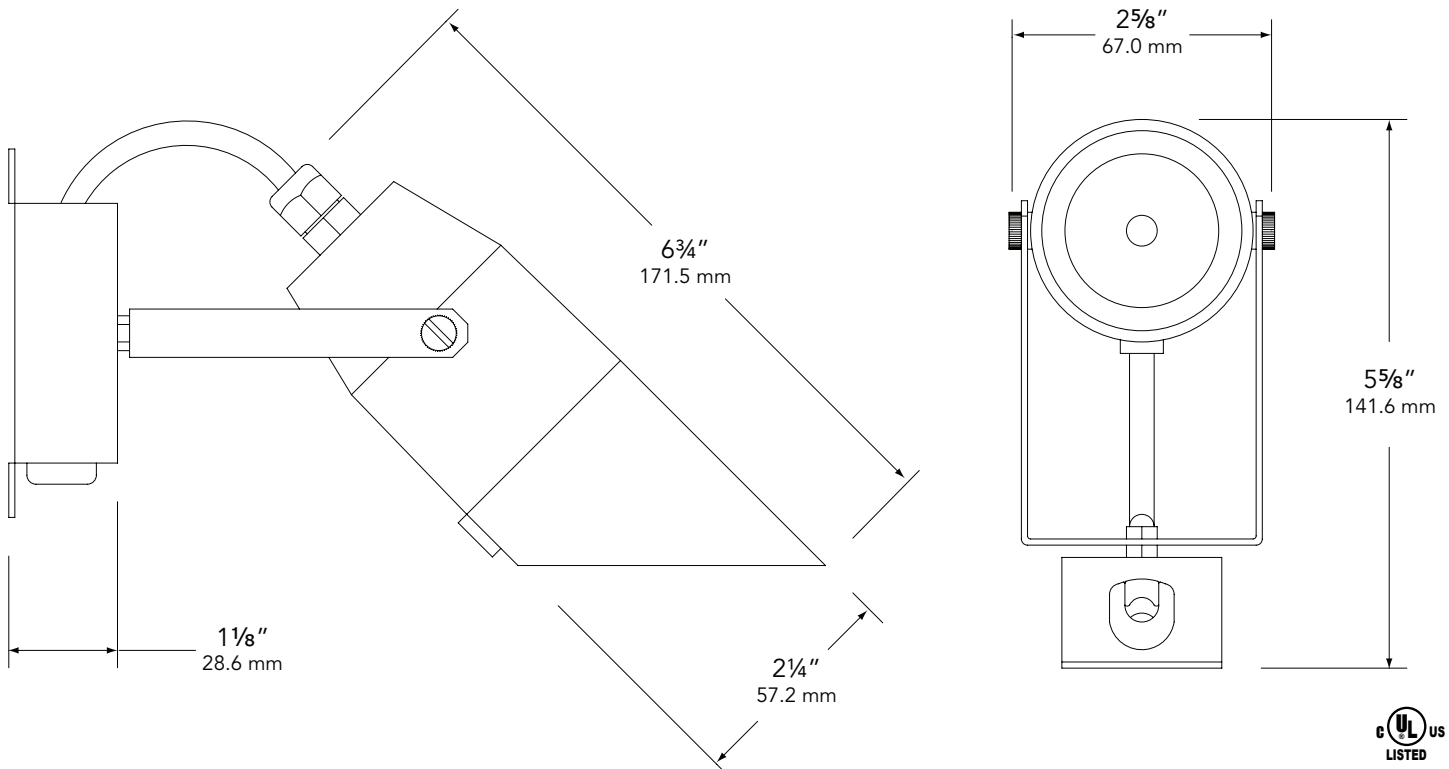

FINISH:

Polyester powder-coat finish available in Black, Verde, Architectural Brick, Architectural Bronze, Light Bronze, Dark Bronze, Granite, Pewter, Terracotta, Rust, Hunter Green, Mocha, Weathered Bronze, Weathered Iron, and White.

SOCKET/LAMP HOLDER:

Top grade ceramic socket with nickel contacts, stainless steel springs, and Teflon-jacketed wire leads.

LENS:

Clear, tempered, shock and heat-resistant, soda-lime glass lens. Optical effect lenses are available; see accessories column on fixture ordering information chart.

LAMP TYPE:

MR-16 Halogen – 35W maximum. LN-20 BAB (20W) Standard.

MOUNTING:

Adjustable bracket and J-box included.

FASTENERS:

All fasteners are stainless steel.

WIRING:

Prewired with a three-foot pigtail of 18-2 direct-burial cable and underground connectors for a secure connection to the supply cable.

CERTIFICATION:

UL Listed to U.S. and Canadian safety standards for low voltage landscape luminaires (UL 1838). The maximum wattages allowed by Underwriters Laboratories (UL) for the U.S. and Canadian markets may vary. Maximum wattages specified are Underwriters Laboratories U.S. standard. Please contact Vista for any questions about the maximum wattages allowed by UL Canadian standards.

All Vista luminaires are **MADE IN THE U.S.A.**

DIMENSIONS:

Vista Professional Outdoor Lighting reserves the right to modify the design and/or construction of the fixture shown without further notification.