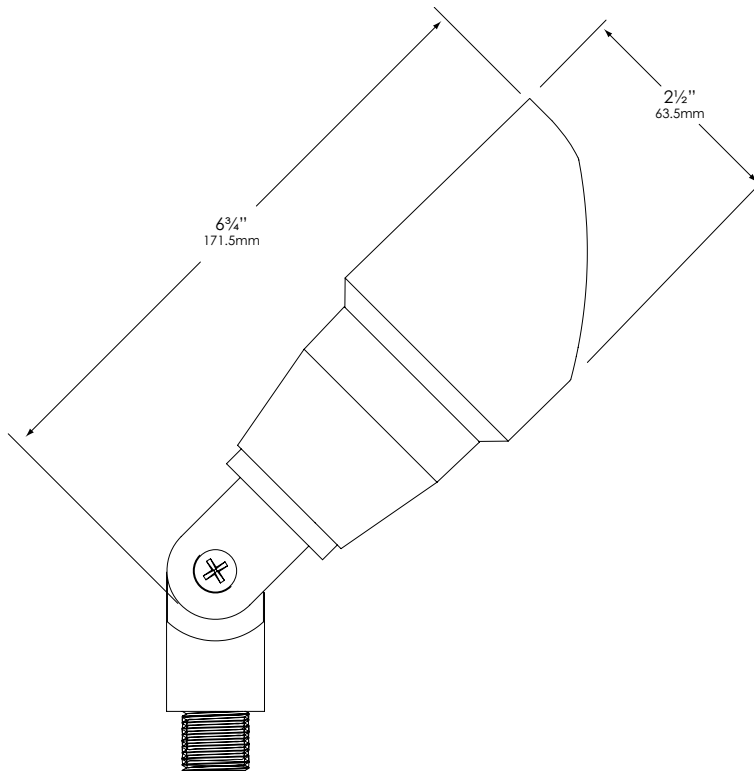

MOUNTING:

Solid brass adjustable knuckle with 1/2" NPT. Fixture may be mounted into threaded hubs in junction boxes, ground stakes, tree-mount boxes, or mounting canopies. Please see fixture ordering information for mounting selection.

FASTENERS:

All fasteners are stainless steel.

WIRING:

Prewired with a three-foot pigtail of 18-2 direct-burial cable and underground connectors for a secure connection to the supply cable.

CERTIFICATION:

UL Listed to U.S. and Canadian safety standards for low voltage landscape luminaires (UL 1838). The maximum wattages allowed by Underwriters Laboratories (UL) for the U.S. and Canadian markets may vary. Maximum wattages specified are Underwriters Laboratories U.S. standard. Please contact Vista for any questions about the maximum wattages allowed by UL Canadian standards.

All Vista luminaires are **MADE IN THE U.S.A.**

DIMENSIONS:

Vista Professional Outdoor Lighting reserves the right to modify the design and/or construction of the fixture shown without further notification.