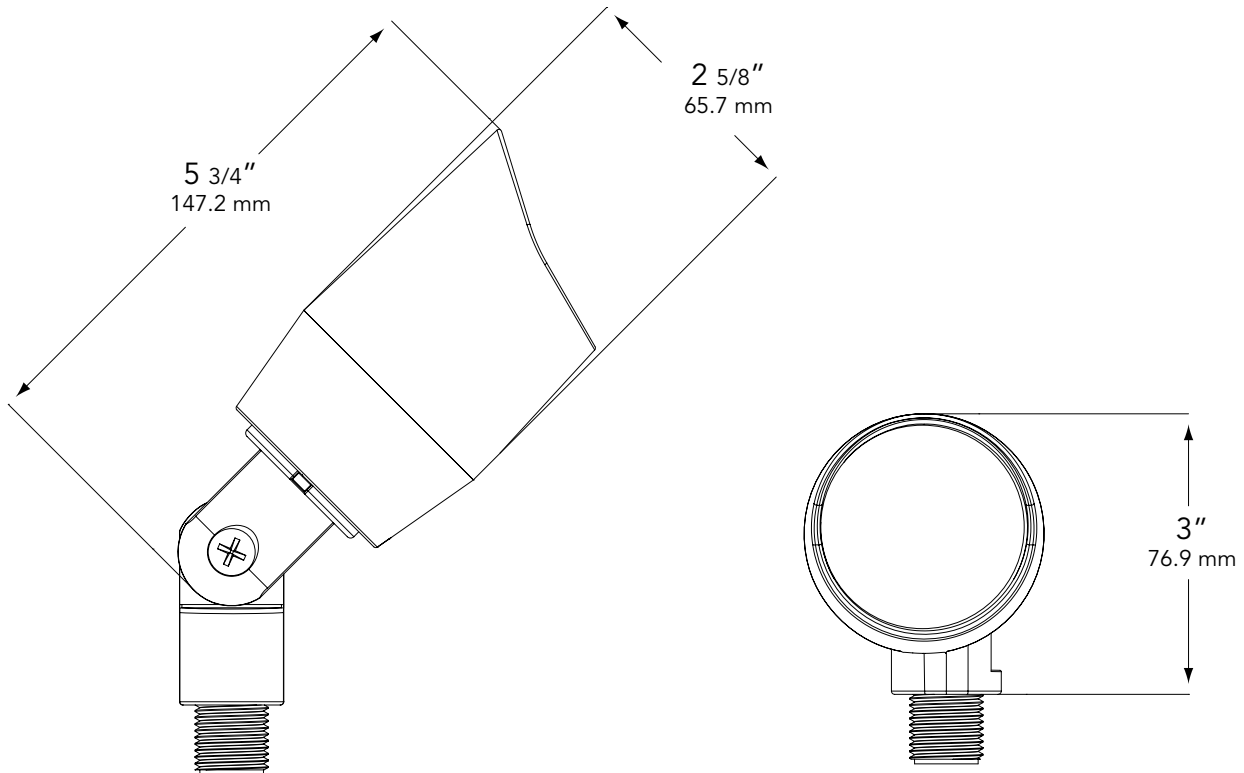

**PROFESSIONAL
OUTDOOR LIGHTING**

Type:

Model:

Project:

SPECIFICATION SHEET

MODEL 5006 Landscape Series • Up & Accent Lights

FIXTURE SPECIFICATIONS:

HOUSING:

Die-cast, copper-free aluminum.

SCREWLESS LOCKING SHROUD:

Die-cast, copper-free aluminum fitted to housing with a silicone O-ring gasket for superior weather-tight seal secured to the housing by a secondary locking ring.

FINISH:

Durable powder coat finish available in Black, Architectural Bronze, Dark Bronze, Granite, White, Architectural Brick, Light Bronze, Special Bronze, Glossy Gray, Rust, Hunter Green, Weathered Bronze, Weathered Iron, Graphite Metallic, Verde, Pewter, Mocha and Olde Finish. Custom Powder coat finishes available on request

LENS:

Clear, tempered, shock and heat-resistant, soda-lime glass lens.

Optics:

Available in 15° Narrow Spot, 25° Spot, 36° Flood, or 60° Wide Flood distributions.

MOUNTING:

Injection-molded composite adjustable knuckle with 1/2" NPS stem. Fixture may be mounted into threaded hubs in junction boxes, ground stakes (GR), tree mount boxes (TR), or mounting canopies (WR).

FASTENERS:

All fasteners are stainless steel.

WIRING:

Prewired with a 36" pigtail of 18-2 direct-burial cable and underground connectors for a secure connection to supply cable.

All Vista luminaires are **MADE IN U.S.A.**

DIMENSIONS:

Vista Professional Outdoor Lighting reserves the right to modify the design and/or construction of the fixture shown without further notification.