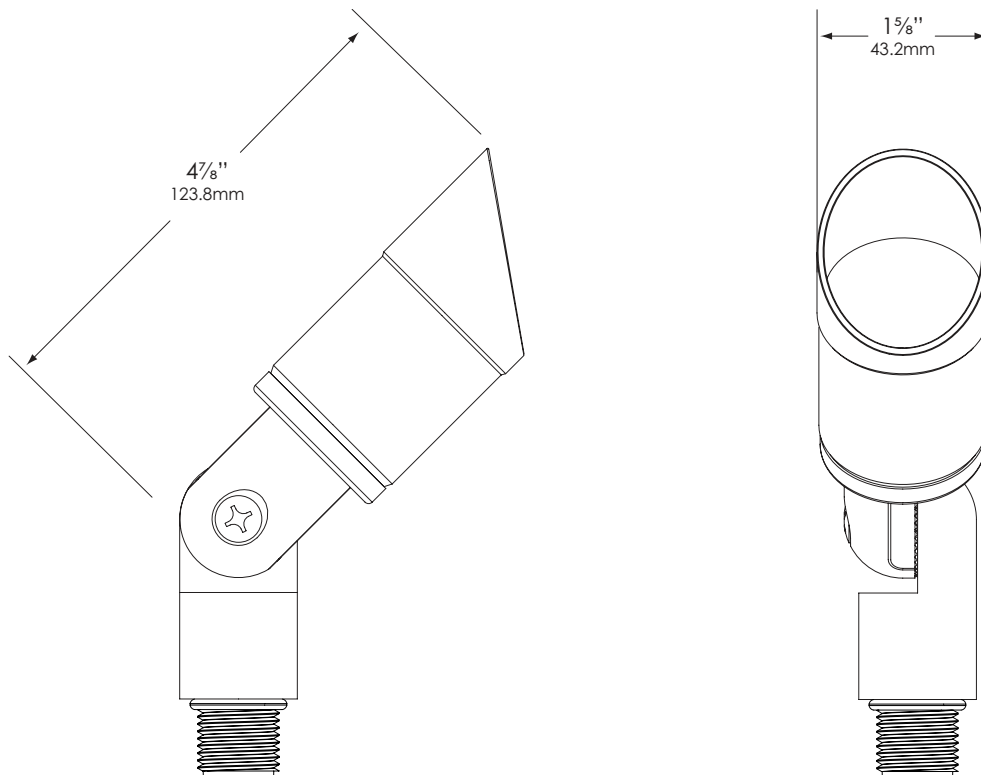

MOUNTING:

Injection-molded, glass-reinforced Noryl GTX® composite adjustable knuckle with ½" NPT. Fixture may be mounted into threaded hubs in junction boxes, ground stakes, tree-mount boxes, or mounting canopies. Please see fixture ordering information for mounting selection.

FASTENERS:

All fasteners are stainless steel.

WIRING:

Prewired with a three-foot pigtail of 18-2 direct-burial cable and underground connectors for a secure connection to supply cable.

CERTIFICATION:

UL Listed to U.S. and Canadian safety standards for low voltage landscape luminaires (UL 1838). Maximum wattages allowed by Underwriters Laboratories (UL) for U.S. and Canadian markets may vary. Maximum wattages specified are Underwriters Laboratories U.S. standard. Please contact Vista for any questions about maximum wattages allowed by UL Canadian standards.

All Vista luminaires are **MADE IN U.S.A.**

DIMENSIONS:

Vista Professional Outdoor Lighting reserves the right to modify the design and/or construction of the fixture shown without further notification.