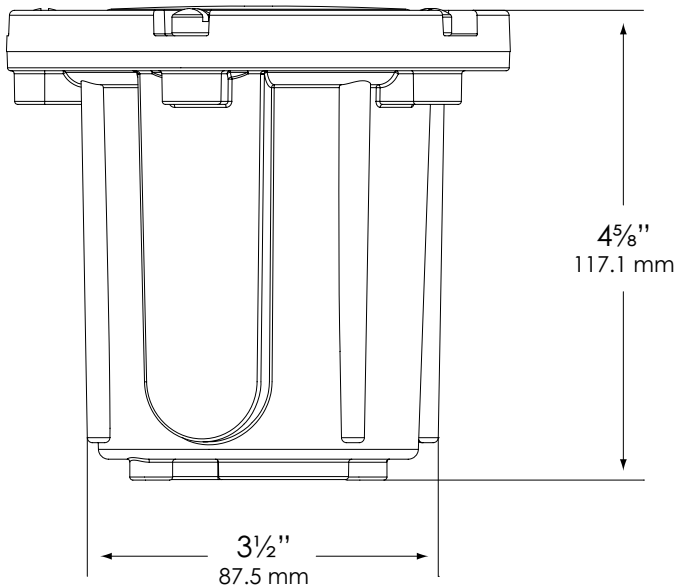

SOCKET/LAMP HOLDER:

Top grade ceramic socket with nickel contacts, stainless steel springs, and Teflon-jacketed wire leads.

LENS:

Clear, convex, tempered, shock & heat-resistant, soda-lime glass lens. Optical effect lenses are available; see accessories column on fixture ordering information chart.

OPTICS/AIMING:

Adjustable lamp bracket provides up to 25° of tilt as well as 360° rotation of housing for precise beam control. Lamp bracket can be locked into place to prevent disrupting lamp position when relamping.

MOUNTING:

In-grade. Mounting accessories not required.

FASTENERS:

All fasteners are stainless steel.

WIRING:

Prewired with a three-foot pigtail of 18-2 direct-burial cable and underground connectors for a secure connection to supply cable.

CERTIFICATION:

UL Listed to U.S. and Canadian safety standards for low voltage landscape luminaires (UL 1838). Maximum wattages allowed by Underwriters Laboratories (UL) for U.S. and Canadian markets may vary. Maximum wattages specified are Underwriters Laboratories U.S. standard. Please contact Vista for any questions about maximum wattages allowed by UL Canadian standards.

All Vista luminaires are [MADE IN U.S.A.](#)

DIMENSIONS:

Vista Professional Outdoor Lighting reserves the right to modify the design and/or construction of the fixture shown without further notification.