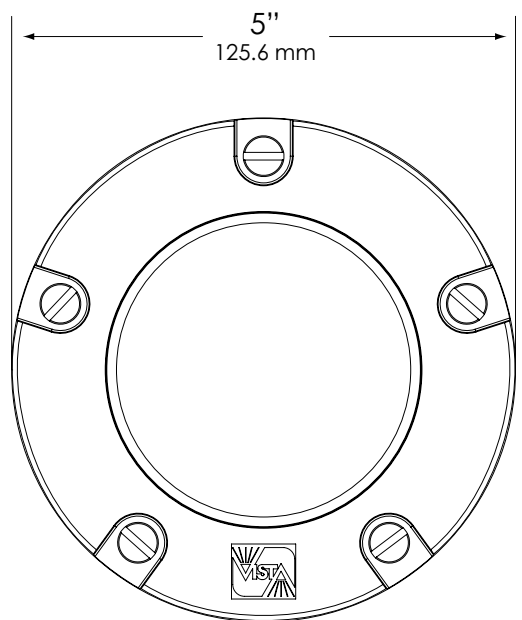

SOCKET/LAMP HOLDER:

Top grade ceramic socket with nickel contacts, stainless steel springs, and Teflon-jacketed wire leads.

LENS:

Clear, convex, tempered, shock & heat-resistant, soda-lime glass lens. Optical effect lenses are available; see accessories column on fixture ordering information chart.

OPTICS/AIMING:

Adjustable lamp bracket provides up to 25° of tilt as well as 360° rotation of housing for precise beam control. Lamp bracket can be locked into place to prevent disrupting lamp position when relamping.

MOUNTING:

In-grade. Mounting accessories not required.

FASTENERS:

All fasteners are stainless steel.

WIRING:

Prewired with a three-foot pigtail of 18-2 direct-burial cable and underground connectors for a secure connection to supply cable.

CERTIFICATION:

UL Listed to U.S. and Canadian safety standards for low voltage landscape luminaires (UL 1838). Maximum wattages allowed by Underwriters Laboratories (UL) for U.S. and Canadian markets may vary. Maximum wattages specified are Underwriters Laboratories U.S. standard. Please contact Vista for any questions about maximum wattages allowed by UL Canadian standards.

All Vista luminaires are [MADE IN U.S.A.](#)

DIMENSIONS:

Vista Professional Outdoor Lighting reserves the right to modify the design and/or construction of the fixture shown without further notification.