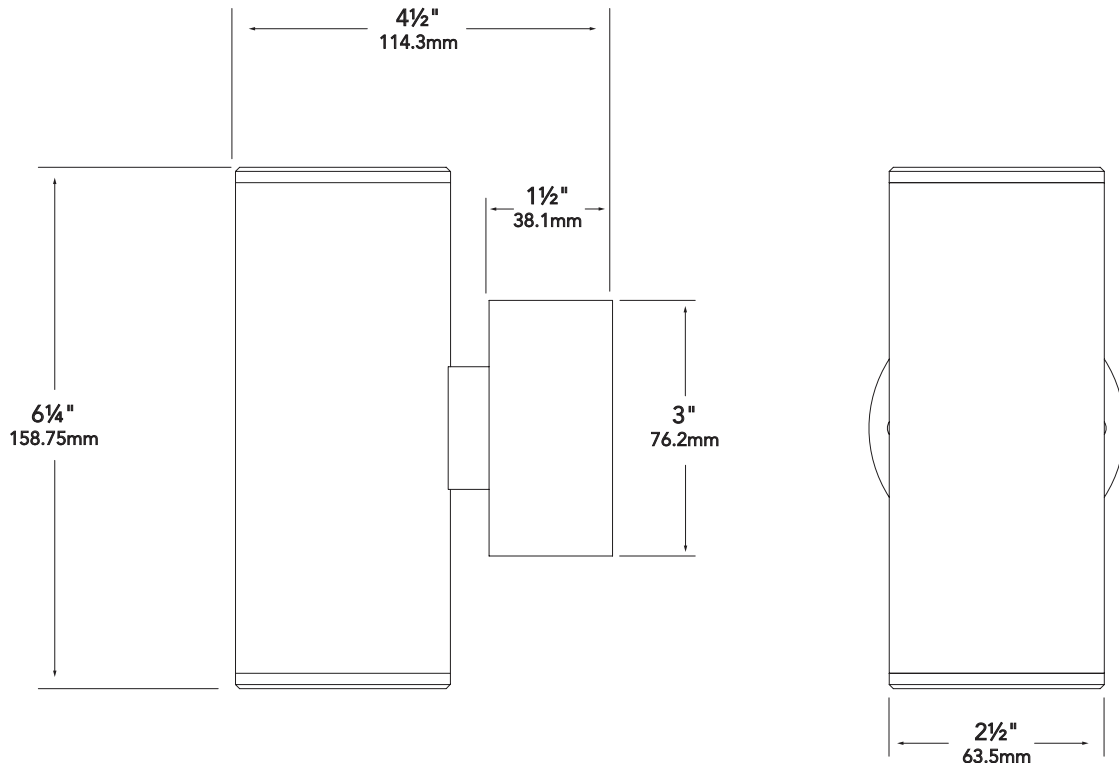

### DIMENSIONS:

Vista Professional Outdoor Lighting reserves the right to modify the design and/or construction of the fixture shown without further notification.