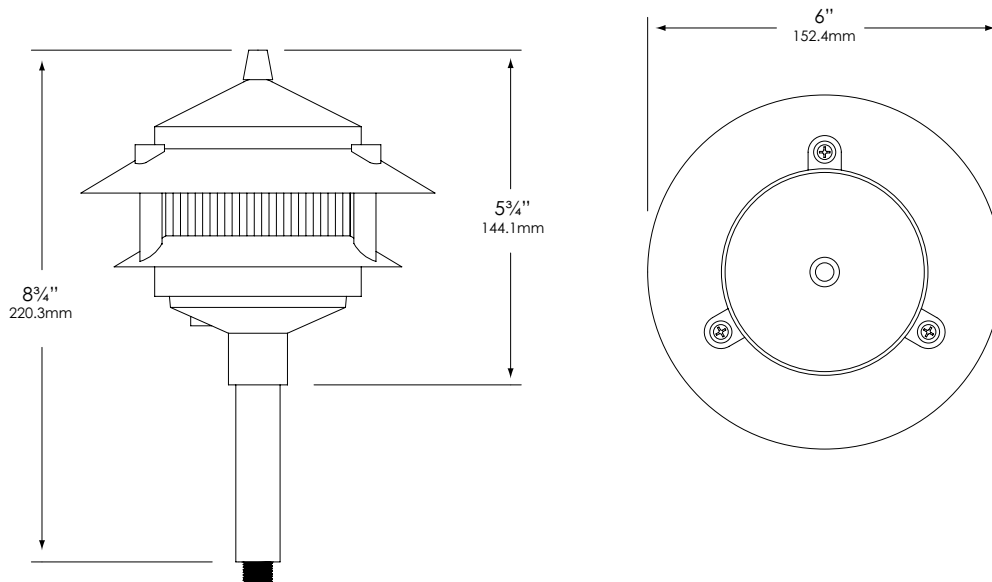

MOUNTING:

Bottom of stem threaded with ½" NPT. Fixture may be mounted into threaded hubs in junction boxes, ground stakes, or floor-mounting canopies. Please see fixture ordering information for mounting selection.

FASTENERS:

All fasteners are stainless steel.

WIRING:

Prewired with a three-foot pigtail of 18-2 direct-burial cable and underground connectors for a secure connection to supply cable.

CERTIFICATION:

UL Listed to U.S. and Canadian safety standards for low voltage landscape luminaires (UL 1838). Maximum wattages allowed by Underwriters Laboratories (UL) for U.S. and Canadian markets may vary. Maximum wattages specified are Underwriters Laboratories U.S. standard. Please contact Vista for any questions about maximum wattages allowed by UL Canadian standards.

All Vista luminaires are [MADE IN U.S.A.](#)

This fixture is also available as a LED luminaire. Please refer to LED Specification Sheet - 6216-LED.

DIMENSIONS:

Vista Professional Outdoor Lighting reserves the right to modify the design and/or construction of the fixture shown without further notification.

SPECIFICATION SHEET

MODEL 6216 Landscape Series • Path & Spread Lights

FIXTURE ORDERING INFORMATION

TO ORDER FIXTURE: Select appropriate choice from each column as in the following example.

EXAMPLE: PR-6216-B-10T3