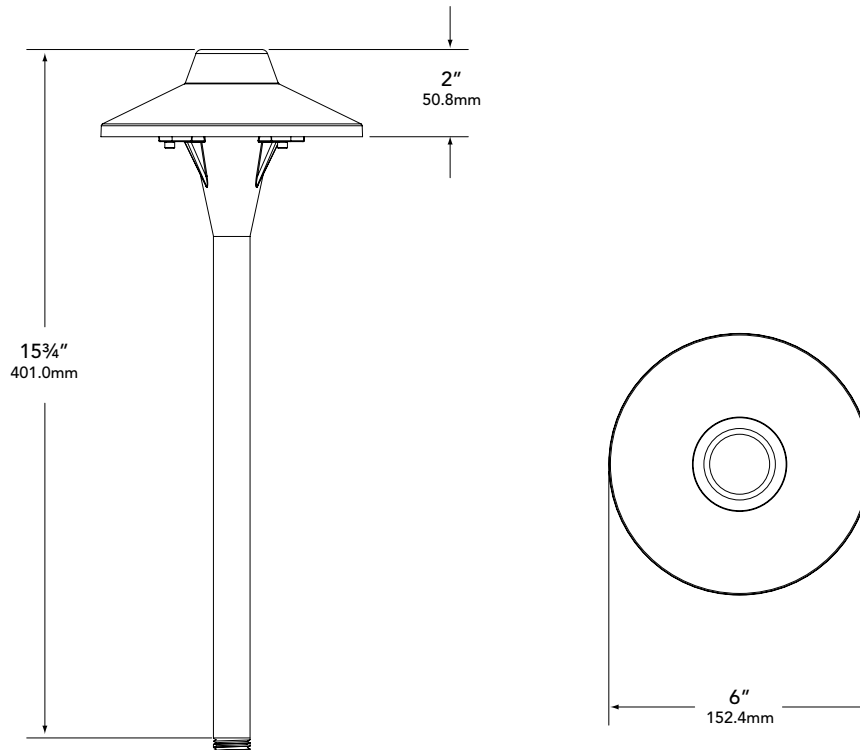

LENS:

Clear, high-impact, polycarbonate lens.

LAMP TYPE:

Vista T3 LED lamp only, 2.5 watt standard.

ELECTRICAL:

Input voltage range 9–15V AC, regulated to achieve uniform illumination throughout the cable run of fixtures. Integral surge & reverse polarity protection.

MOUNTING:

Bottom of stem threaded with ½" NPT. Fixture may be mounted into threaded hubs in junction boxes, ground stakes, or floor-mounting canopies. Please see fixture ordering information for mounting selection.

FASTENERS:

All fasteners are stainless steel.

WIRING:

Prewired with a three-foot pigtail of 18-2 direct-burial cable and underground connectors for a secure connection to supply cable.

All Vista luminaires are **MADE IN U.S.A.**

DIMENSIONS:

Vista Professional Outdoor Lighting reserves the right to modify the design and/or construction of the fixture shown without further notification.

SPECIFICATION SHEET

MODEL 6507 Landscape Series • Path & Spread Lights