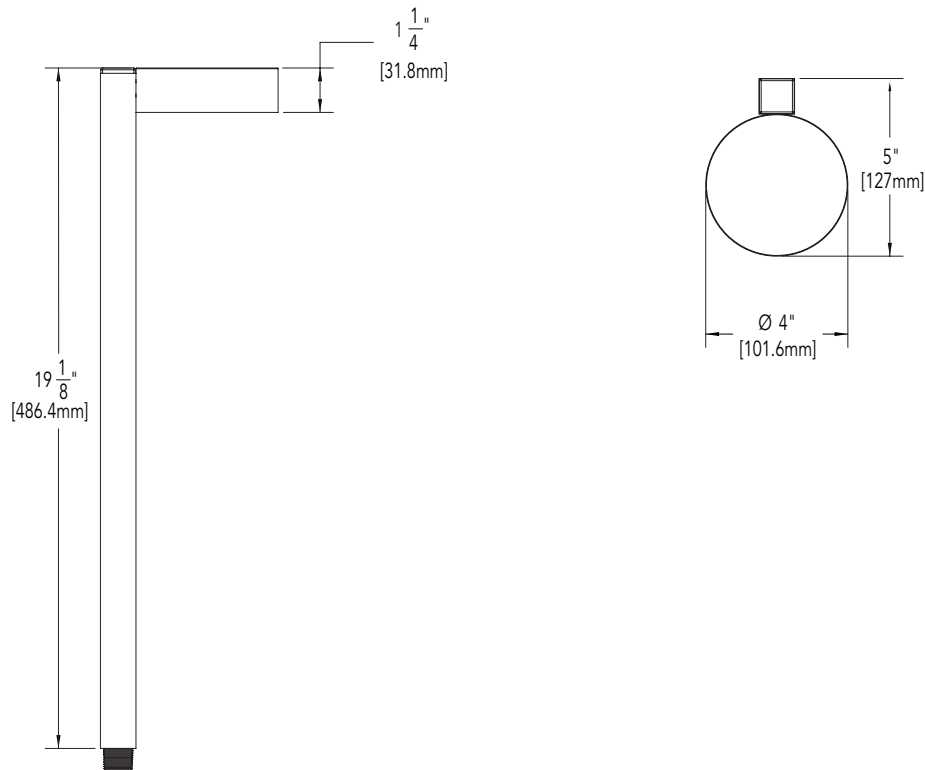

**PROFESSIONAL
OUTDOOR LIGHTING**

Type: _____

Model: _____

Project: _____

SPECIFICATION SHEET

MODEL 4201 Landscape Series • Path & Spread Lights

FIXTURE SPECIFICATIONS:

HOUSING:

Die-cast, copper-free aluminum.

STEM:

1" sq. aluminum tube with 1/2" NPT.

FINISH:

Polyester powder-coat finish available in Black, Architectural Bronze, Dark Bronze, Granite, White, Architectural Brick, Light Bronze, Special Bronze, Glossy Grey, Rust, Hunter Green, Weathered Bronze, Weathered Iron, Graphite Metallic, Verde, Pewter, Mocha and Olde Finish.

LENS:

Clear, high-impact, polycarbonate lens.

LAMP TYPE:

Vista T3 LED lamp only: *LNT3-2.5-W-G-LED*

2.5 watt standard.

ELECTRICAL:

Input voltage range 9–15V AC, regulated to achieve uniform illumination throughout the cable run of fixtures. Integral surge & reverse polarity protection.

MOUNTING:

Bottom of stem threaded with 1/2" NPT. Fixture may be mounted into threaded hubs in junction boxes, ground stakes, or floor-mounting canopies. Please see fixture ordering information for mounting selection.

FASTENERS:

All fasteners are stainless steel.

WIRING:

Prewired with a three-foot pigtail of 18-2 direct-burial cable and underground connectors for a secure connection to supply cable.

All Vista luminaires are **MADE IN U.S.A.**

DIMENSIONS:

Vista Professional Outdoor Lighting reserves the right to modify the design and/or construction of the fixture shown without further notification.